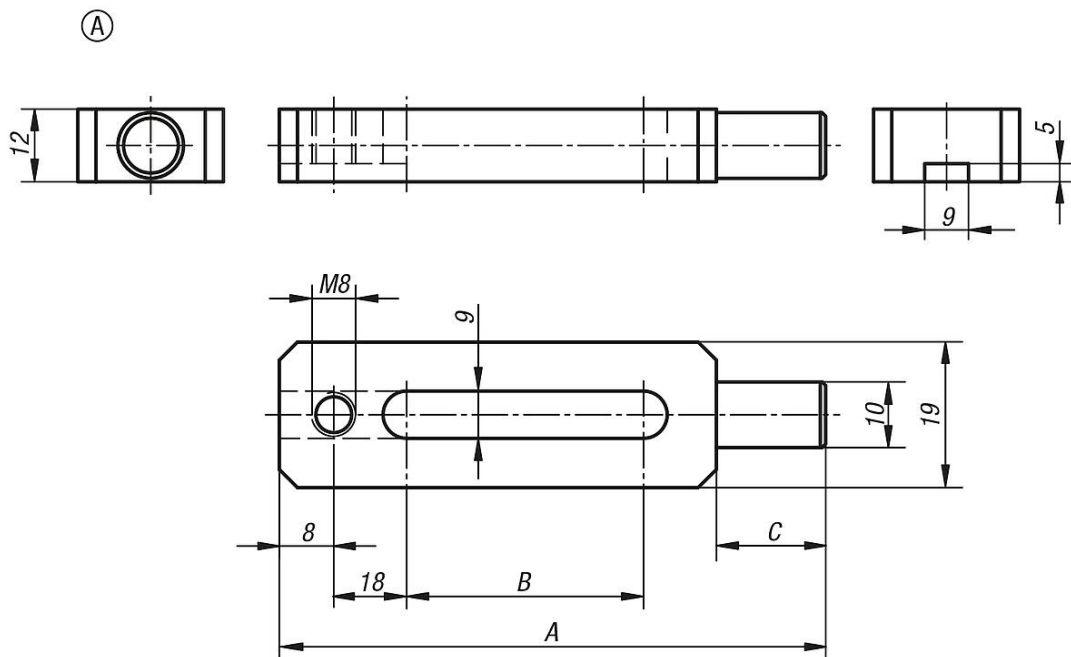

Item description/product images

Description

Material:
Carbon steel.

Version:
Tempered and black oxidised.

Note:
Clamp straps, pin-end can be used in conjunction with other fixture elements, such as K0839, K0821, K0307.

Drawings

Overview of items

Order No.	A	B	C
04152-08063	63	15	14
04152-08075	75	20	20