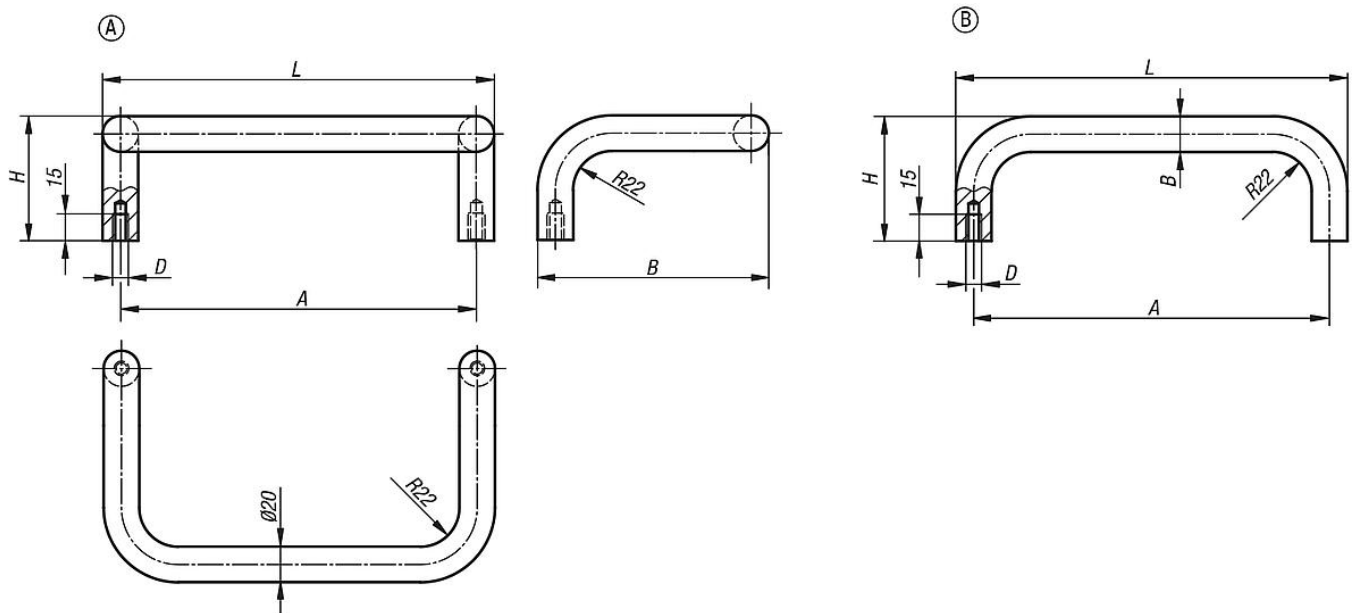

Item description/product images

Description

Material:

Round steel

Version:

Ground, brushed and matt-chromed or black powder-coated with fine texture

Note:

Available as straight or right-angled handle.

Drawings

Overview of items

Order No.	Form	Main colour	A	B	D	H	L	Load capacity N
06946-200081	A	matt chromed	200	130	M8	70	220	1000
06946-350081	A	matt chromed	350	130	M8	70	370	1000
06946-200082	A	black powder-coated	200	130	M8	70	220	1000
06946-350082	A	black powder-coated	350	130	M8	70	370	1000
06946-200083	B	matt chromed	200	20	M8	70	220	1000
06946-250083	B	matt chromed	250	20	M8	70	270	1000
06946-300083	B	matt chromed	300	20	M8	70	320	1000
06946-350083	B	matt chromed	350	20	M8	70	370	1000
06946-200084	B	black powder-coated	200	20	M8	70	220	1000
06946-250084	B	black powder-coated	250	20	M8	70	270	1000
06946-300084	B	black powder-coated	300	20	M8	70	320	1000
06946-350084	B	black powder-coated	350	20	M8	70	370	1000