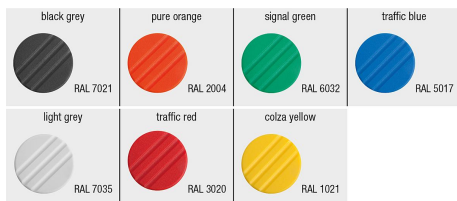

Item description/product images

Description

**Material:**  
Black thermoplastic.  
Bush grade 5.8 steel.

**Version:**  
Steel trivalent blue-passivated.

**Note:**  
Form H: without locking grub screw  
Form M: with locking grub screw

Drawings

Overview of items

Order No.	Form	Colour Cap	D	D1	D2	D3	D4	H	H1	H2	H3	L1	T
06268-2106	H	black grey RAL 7021	6H8	40	16,5	10	-	31	13	16	-	15	10
06268-21061	H	orange RAL 2004	6H8	40	16,5	10	-	31	13	16	-	15	10