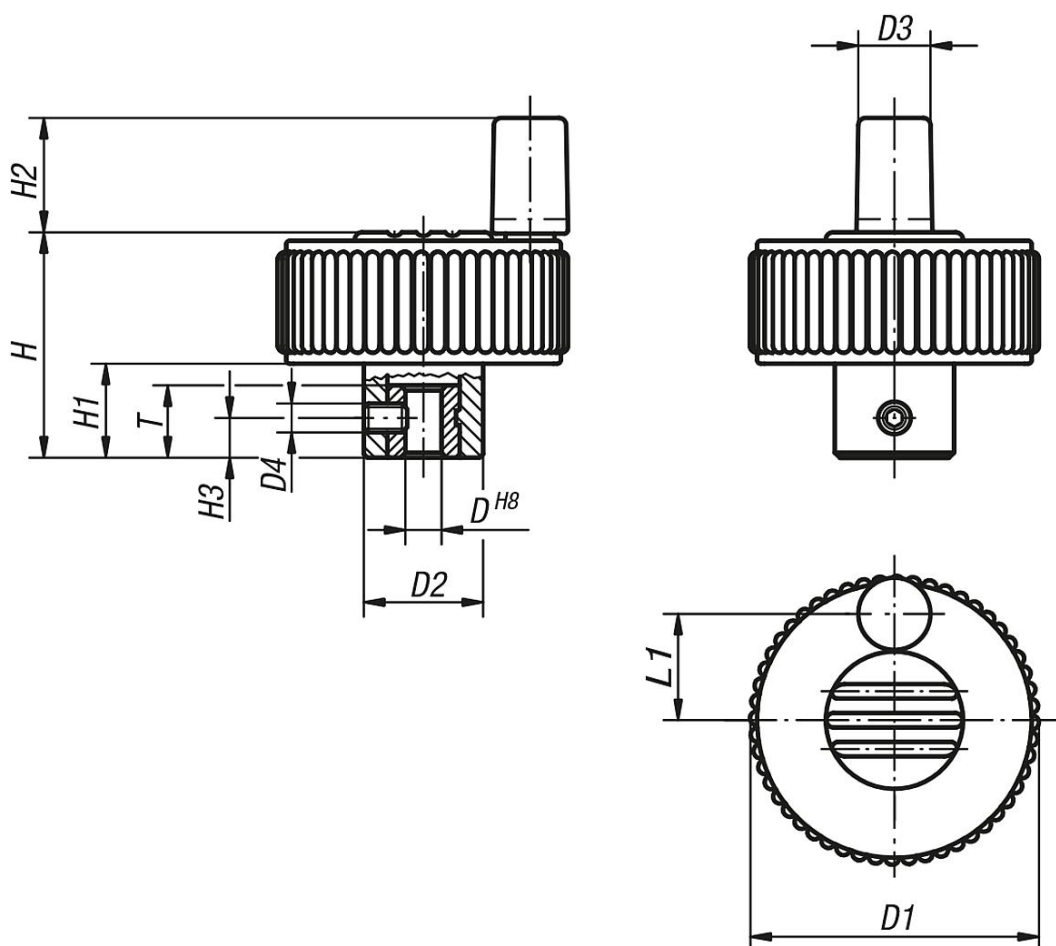

Item description/product images

Description

**Material:**  
Black thermoplastic.  
Bush grade 5.8 steel.

**Version:**  
Steel trivalent blue-passivated.

**Note:**  
Form H: without locking grub screw  
Form M: with locking grub screw

Drawings

Overview of items

Order No.	Form	Colour Cap	D	D1	D2	D3	D4	H	H1	H2	H3	L1	T
06268-2106	H	black grey RAL 7021	6H8	40	16,5	10	-	31	13	16	-	15	10
06268-21061	H	orange RAL 2004	6H8	40	16,5	10	-	31	13	16	-	15	10