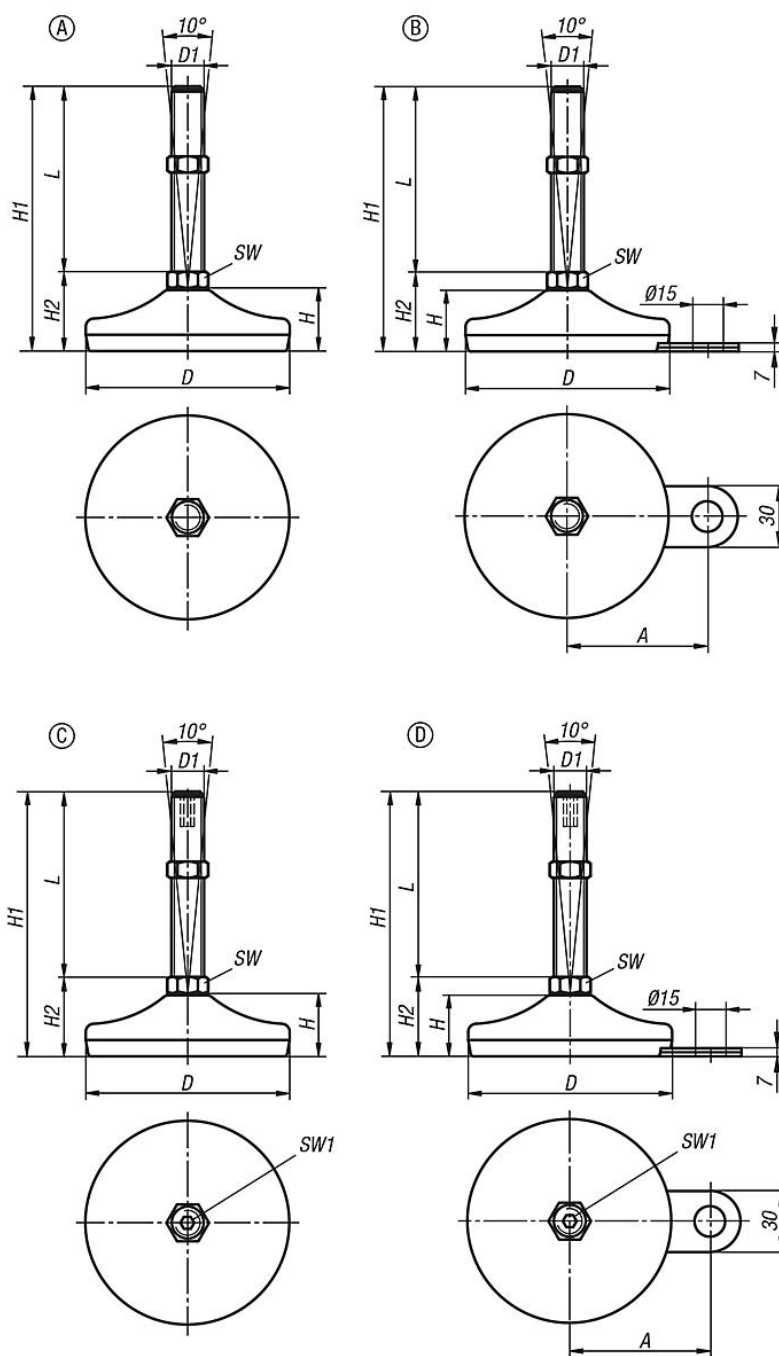

For stainless steel feet from spindle size M16, the wrench sizes apply across two flats.

Supplied with matching nut.

Drawings

Overview of items

| Order No. | Form | Main material | A | D | D1 | H | H1 | H2 | L | SW | SW1 | Load rating max. kN (static load only) |
|-------------------|------|---------------|---|----|-----|----|-----|----|-----|----|-----|--|
| 27790-1105010X50 | A | steel | - | 50 | M10 | 19 | 79 | 29 | 50 | 14 | - | 4 |
| 27790-1105010X100 | A | steel | - | 50 | M10 | 19 | 129 | 29 | 100 | 14 | - | 4 |
| 27790-1105012X50 | A | steel | - | 50 | M12 | 19 | 79 | 29 | 50 | 14 | - | 4 |
| 27790-1105012X100 | A | steel | - | 50 | M12 | 19 | 129 | 29 | 100 | 14 | - | 4 |
| 27790-1105012X150 | A | steel | - | 50 | M12 | 19 | 179 | 29 | 150 | 14 | - | 4 |
| 27790-1106010X50 | A | steel | - | 60 | M10 | 22 | 82 | 32 | 50 | 14 | - | 7 |
| 27790-1106010X100 | A | steel | - | 60 | M10 | 22 | 132 | 32 | 100 | 14 | - | 7 |
| 27790-1106012X50 | A | steel | - | 60 | M12 | 22 | 82 | 32 | 50 | 14 | - | 7 |
| 27790-1106012X100 | A | steel | - | 60 | M12 | 22 | 132 | 32 | 100 | 14 | - | 7 |
| 27790-1106012X150 | A | steel | - | 60 | M12 | 22 | 182 | 32 | 150 | 14 | - | 7 |