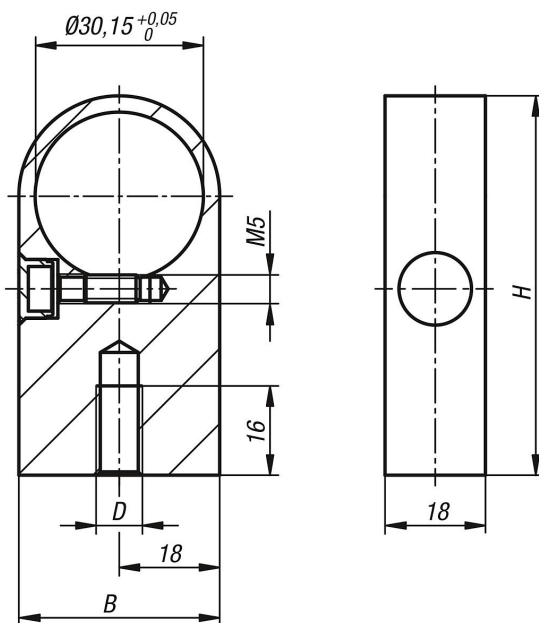

## Description

**Material:**

Mounting bracket EN AW-6063.  
End caps thermoplastic.  
Grub screw ISO 4766-14H.

**Version:**

Mounting brackets anodised natural tone or black.  
End caps light grey or black.

## Drawings

## Overview of items

Order No.	Main colour	B	D	H
06947-08301	natural anodised	36	M8	68
06947-08302	black anodised	36	M8	68