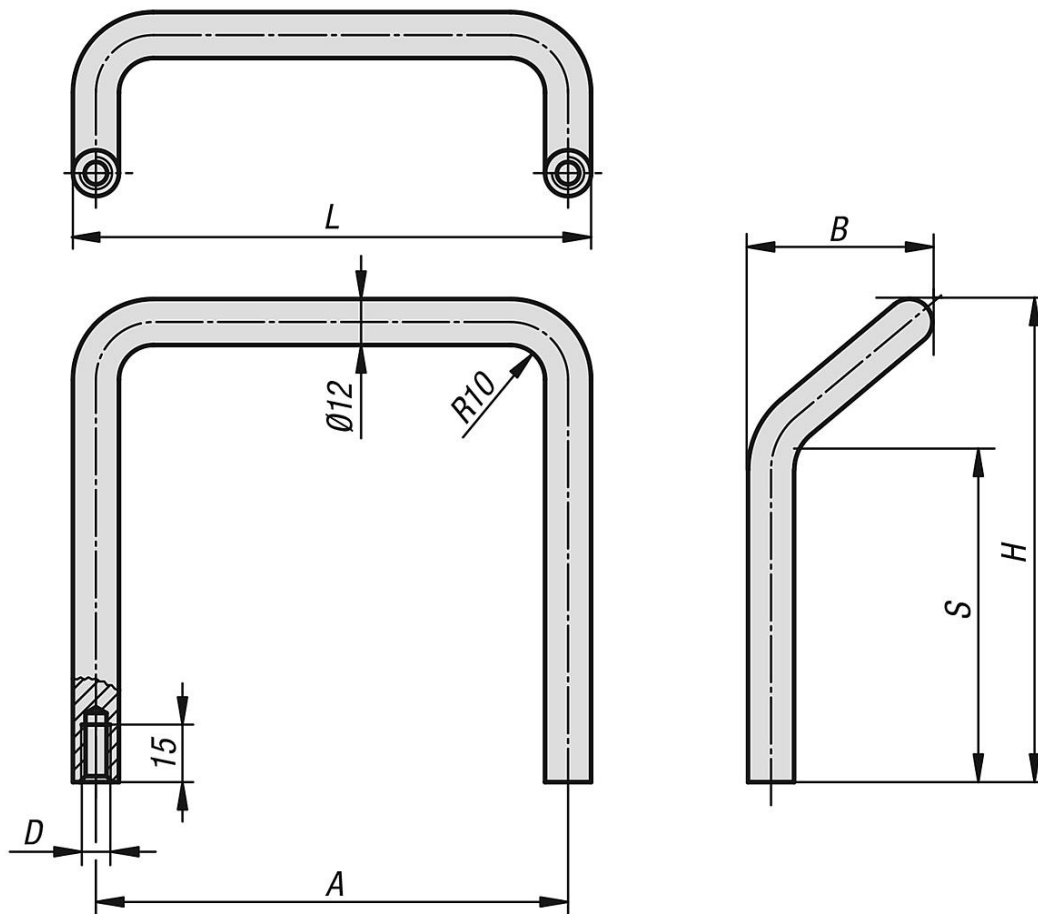

Item description/product images

Description

**Material:**  
Round steel

**Version:**  
Finely ground and high-gloss chrome-plated.

Drawings

Overview of items

Order No.	A	B	D	H	L	S	Load capacity N
06923-06008	120	47	M8	66	132	27	1000
06923-12008	120	47	M8	126	132	87	1000