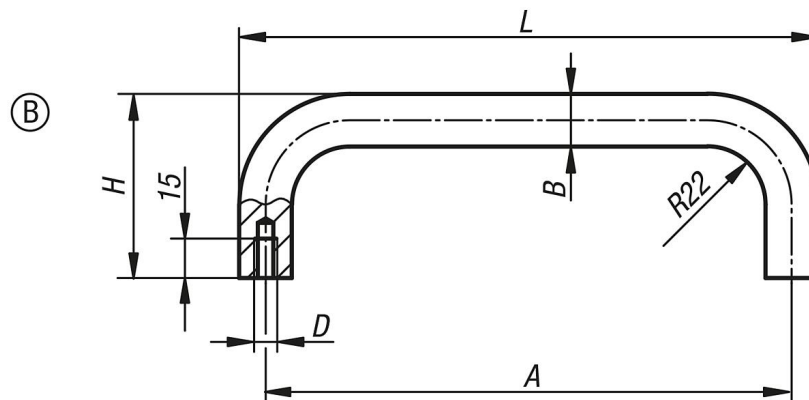

Item description/product images

Description

Material:

Round steel

Note:

Available as straight or right-angled handle.

On request:

Ground, brushed and matt-chromed or black powder-coated with fine texture

Drawings

Overview of items

Order No.	Form	Main colour	A	B	D	H	L	Load capacity N
06946-200083	B	matt chromed	200	20	M8	70	220	1000
06946-250083	B	matt chromed	250	20	M8	70	270	1000
06946-300083	B	matt chromed	300	20	M8	70	320	1000
06946-350083	B	matt chromed	350	20	M8	70	370	1000
06946-200084	B	black powder-coated	200	20	M8	70	220	1000
06946-250084	B	black powder-coated	250	20	M8	70	270	1000
06946-300084	B	black powder-coated	300	20	M8	70	320	1000
06946-350084	B	black powder-coated	350	20	M8	70	370	1000