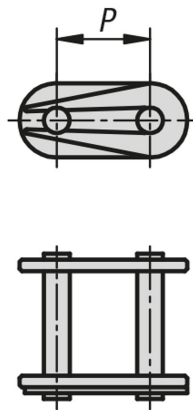

Item description/product images

Description

Material:
Steel.

Note:
Links for single roller chains acc. to DIN ISO 606.

The spring clips must be mounted with the closed end pointing in the direction of travel.

Drawings

Overview of items

Order No.	ISO No.	P	Suitable for chains
22208-30120516	08 B-1	12,7	1/2 x 5/16
22208-30580308	10 B-1	15,875	5/8 x 3/8
22208-30340716	12 B-1	19,05	3/4 x 7/16
22208-31001702	16 B-1	25,4	1 x 17,02 mm