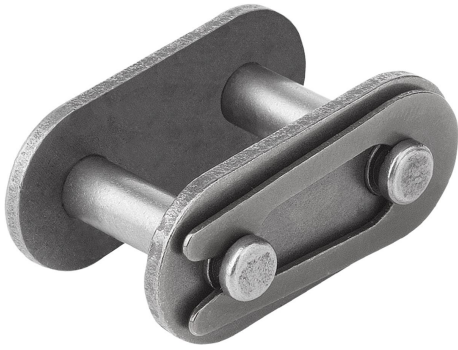

Item description/product images

Description

Material:
Steel.

Note:
Links for single roller chains acc. to DIN ISO 606.

The spring clips must be mounted with the closed end pointing in the direction of travel.

Drawings

Overview of items

Order No.	ISO No.	P	Suitable for chains
22208-30120516	08 B-1	12,7	1/2 x 5/16
22208-30580308	10 B-1	15,875	5/8 x 3/8
22208-30340716	12 B-1	19,05	3/4 x 7/16
22208-31001702	16 B-1	25,4	1 x 17,02 mm