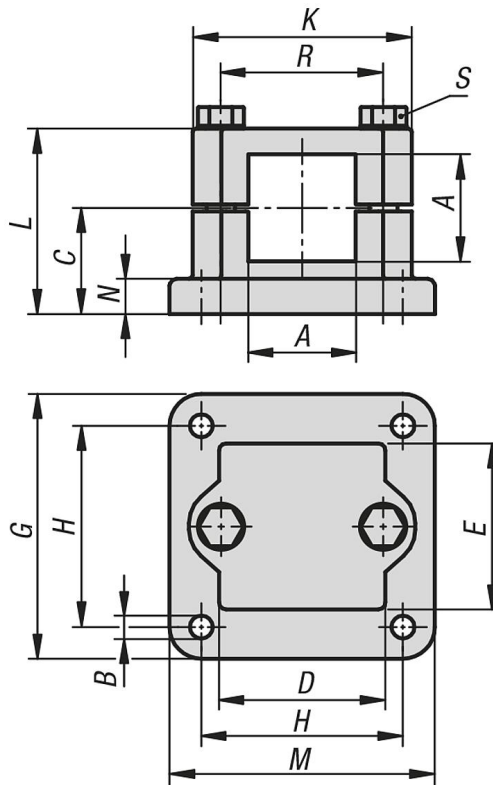

Item description/product images

Description

Material:

Cast aluminium.
Screws and nuts steel.

Version:

Vibratory ground.
Screws and nuts electro zinc-plated.

On request:

Lever for locking and other sizes for square tube.

Accessory:

- Round and square tubes 29050

Drawings

Overview of items

Order No.	A	B	C	D	E	G	H	K	L	M	N	R	S
29016-5225	25,3	7	30	45	45	75	57	62	52,5	75	10	46	M8x50
29016-5230	30,3	7	30	45	45	75	57	62	52,5	75	10	46	M8x50
29016-5240	40,4	9	40	60	60	100	76	75	70	100	10	57	M8x70