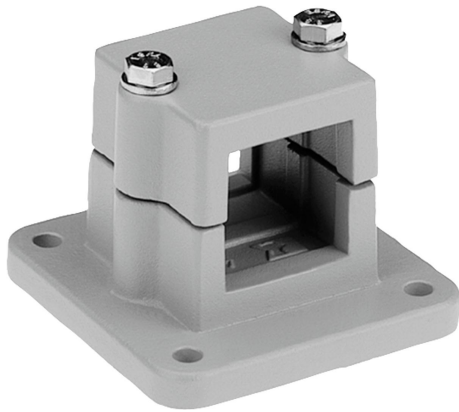

Item description/product images

Description

Material:

Cast aluminium.
Screws and nuts steel.

Version:

Vibratory ground.
Screws and nuts electro zinc-plated.

On request:

Lever for locking and other sizes for square tube.

Accessory:

- Round and square tubes 29050

Drawings

Overview of items

Order No.	A	B	C	D	E	G	H	K	L	M	N	R	S
29016-5225	25,3	7	30	45	45	75	57	62	52,5	75	10	46	M8x50
29016-5230	30,3	7	30	45	45	75	57	62	52,5	75	10	46	M8x50
29016-5240	40,4	9	40	60	60	100	76	75	70	100	10	57	M8x70