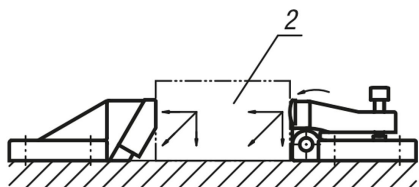

Item description/product images

Description

**Material:**  
 Body ductile iron (SG iron)  
 Jaw QT steel hardened.

**Version:**  
 Painted black.  
 Jaw bright.

**Drawing reference:**  
 1) spherical washer set for M12 and M16  
 2) workpiece