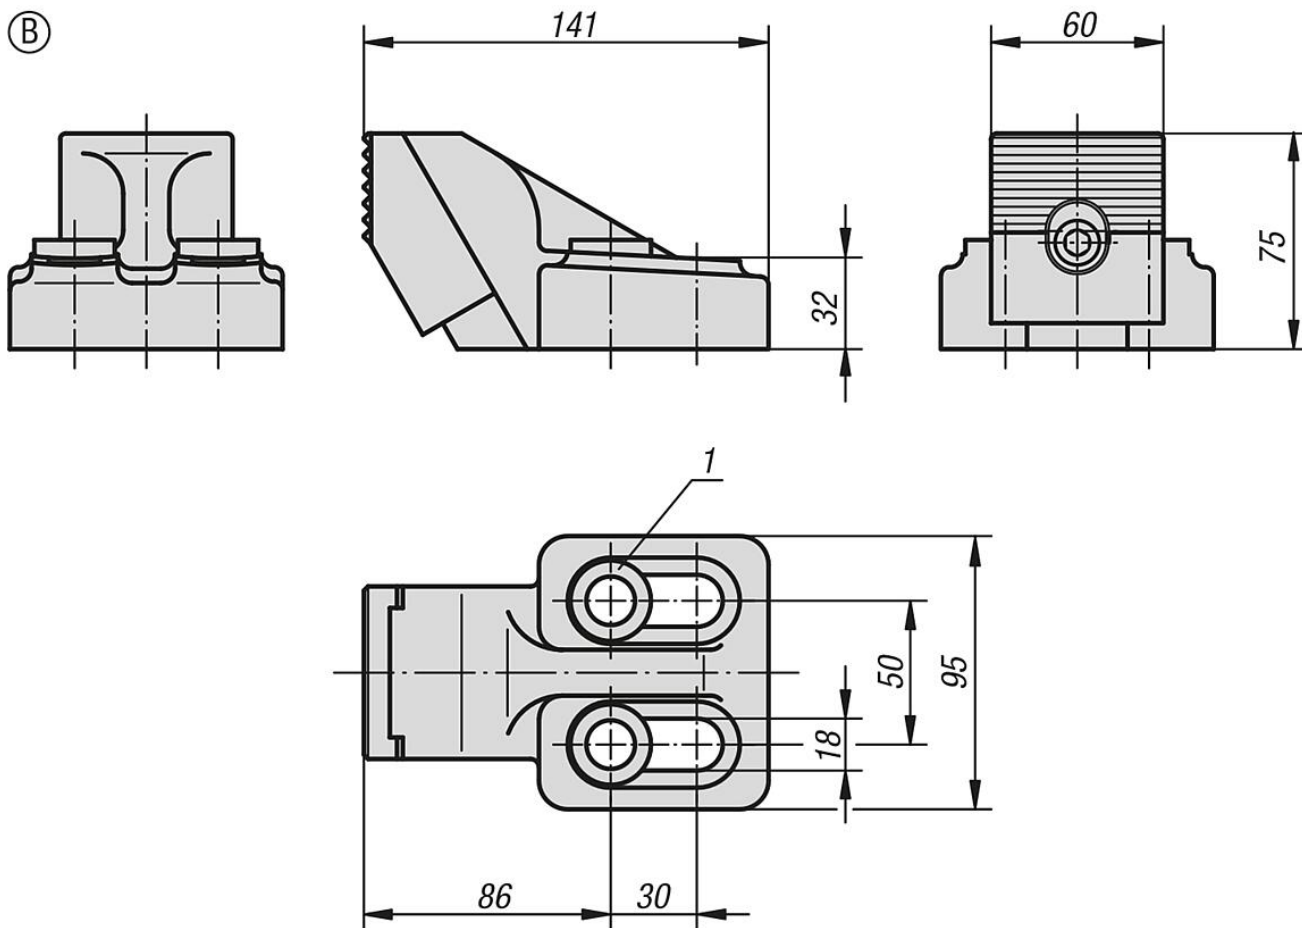

Item description/product images

Description

**Material:**  
 Body ductile iron (SG iron)  
 Jaw QT steel hardened.

**Version:**  
 Painted black.  
 Jaw bright.

**Drawing reference:**  
 1) spherical washer set for M12 and M16  
 2) workpiece

Drawings

Overview of items

Order No.	Form
04540-02	B