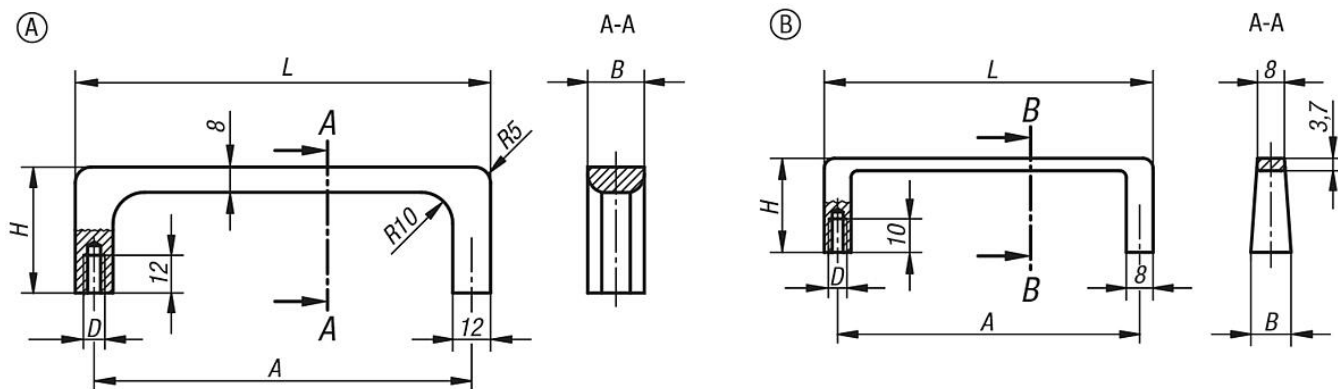

Item description/product images

Description

Material:

Profile aluminium EN AW-6060

Version:

Matt-finished, anodised black or natural tone.

Drawings

Overview of items

Order No.	Form	Main colour	A	B	D	H	L	Load capacity N
06929-12001	A	black	120	18	M6	40	132	500
06929-09001	B	black	90	12	M5	28	98	300
06929-12003	A	natural	120	18	M6	40	132	500
06929-09003	B	natural	90	12	M5	28	98	300