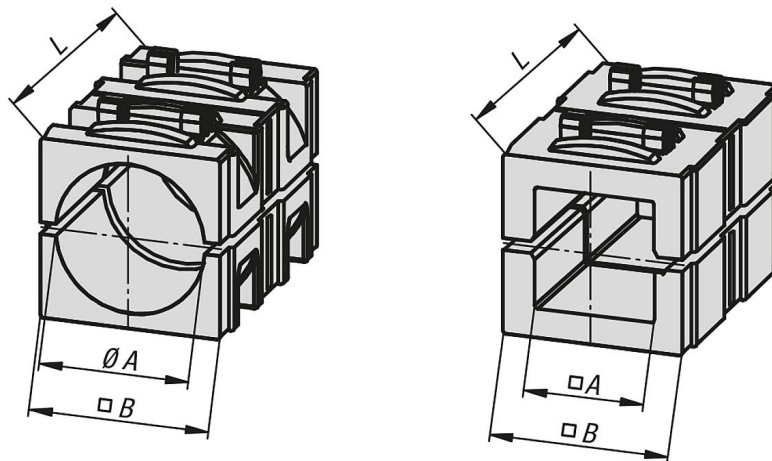

Item description/product images

Description

Material:
Thermoplastic.

Version:
Black.

Note:
Reducer sleeves are for clamping smaller tubes or where a conversion of square to round tubes is required.

Drawings

Overview of items

Order No.	Version 2	A	B	L
29040-03020	for round tubes	Ø 20,25	30,3	45
29040-03025	for round tubes	Ø 25,25	30,3	45
29040-03030	for round tubes	Ø 30,25	30,3	45
29040-13020	for square tubes	20,5	30,3	45
29040-13025	for square tubes	25,5	30,3	45