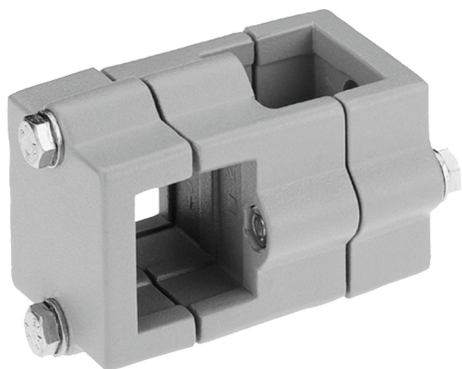

Item description/product images

Description

Material:

Cast aluminium.
Screws and nuts steel.

Version:

Vibratory ground.
Screws and nuts electro zinc-plated.

On request:

Levers for locking and other sizes for square tube.

Accessory:

- Round and square tubes 29050

Drawings

Overview of items

Order No.	A	B	C	D	E	G	H	K	L	M	R	S
29002-523030	30,2	30,2	38	45	45	44	64	64	83	44	46	M8x45
29002-524040	40,3	40,3	50	60	60	61	75	75	111	61	57	M8x60