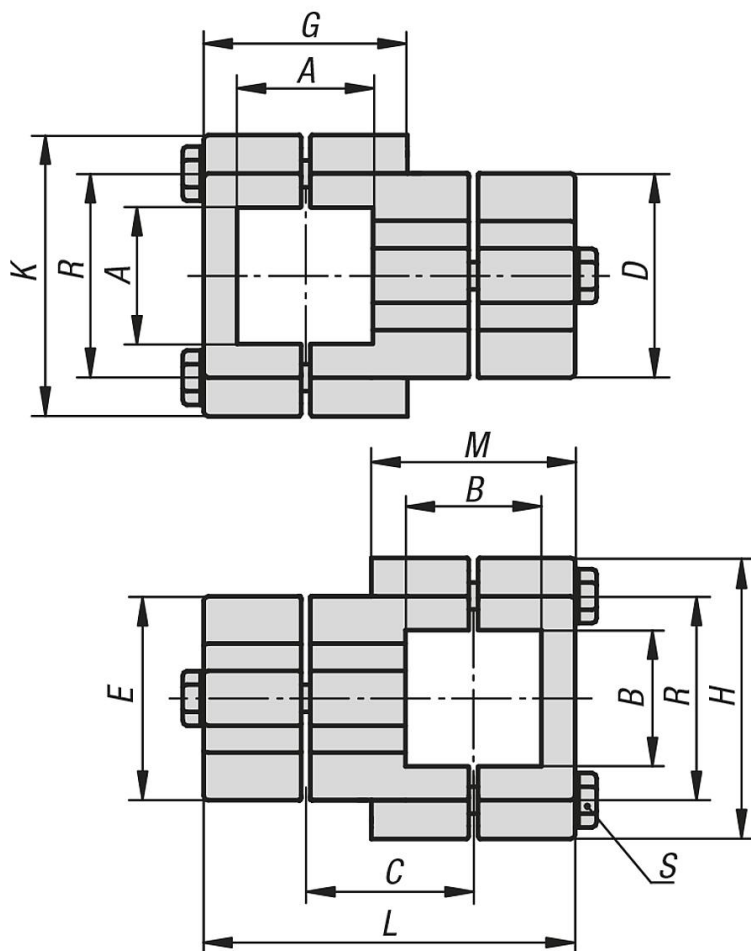

Item description/product images

Description

Material:

Cast aluminium.
Screws and nuts steel.

Version:

Vibratory ground.
Screws and nuts electro zinc-plated.

On request:

Levers for locking and other sizes for square tube.

Accessory:

- Round and square tubes 29050

Drawings

Overview of items

Order No.	A	B	C	D	E	G	H	K	L	M	R	S
29002-523030	30,2	30,2	38	45	45	44	64	64	83	44	46	M8x45
29002-524040	40,3	40,3	50	60	60	61	75	75	111	61	57	M8x60