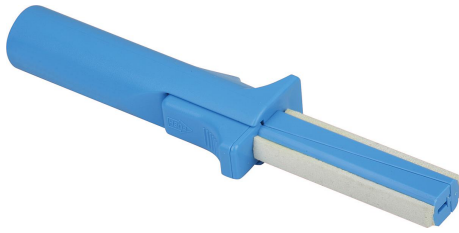

Item description/product images

Description

Material:

Body ABS.

Cleaner felt facing.

Note:

For gentle and efficient cleaning of cylindrical tool holders and bores of every kind.

Application:

1. Push the thumb button to draw cleaning pads in.
2. Releasing the thumb button, rotate 360°, pull out.

Drawings

Overview of items

Order No.	D	D1	L	L1
96638-016	16	24	176	70
96638-018	18	24	176	70
96638-020	20	24	176	70
96638-025	25	24	186	80
96638-032	32	30	221	100
96638-040	40	30	226	105
96638-042	42	30	226	105