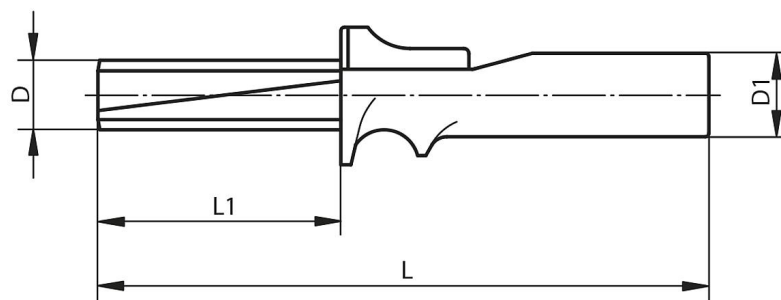

Item description/product images

Description

Material:

Body ABS.

Cleaner felt facing.

Note:

For gentle and efficient cleaning of cylindrical tool holders and bores of every kind.

Application:

1. Push the thumb button to draw cleaning pads in.
2. Releasing the thumb button, rotate 360°, pull out.

Drawings

Overview of items

Order No.	D	D1	L	L1
96638-016	16	24	176	70
96638-018	18	24	176	70
96638-020	20	24	176	70
96638-025	25	24	186	80
96638-032	32	30	221	100
96638-040	40	30	226	105
96638-042	42	30	226	105