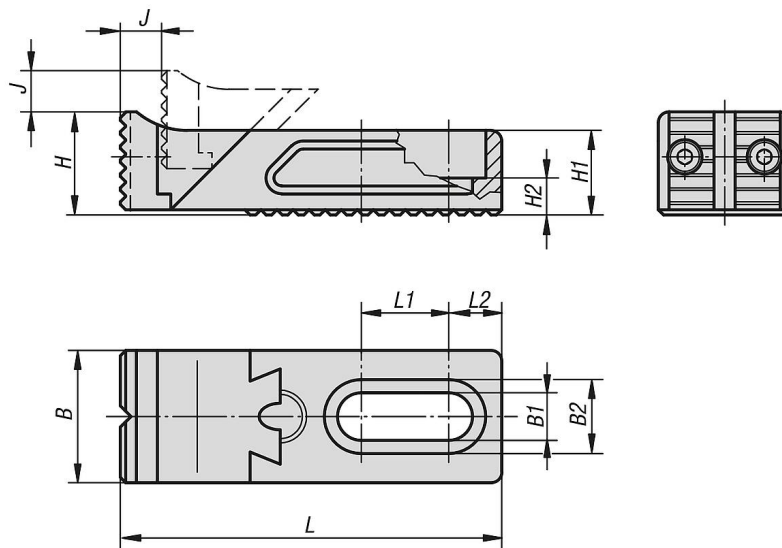

## Description

**Material:**

Carbon steel.

**Version:**

Body black oxidised.

Jaw plate tempered and black oxidised.

The clamping face of the jaw plate is serrated.

**Note:**

The adjustable toe clamp is used together with the rack plate CL.

## Drawings