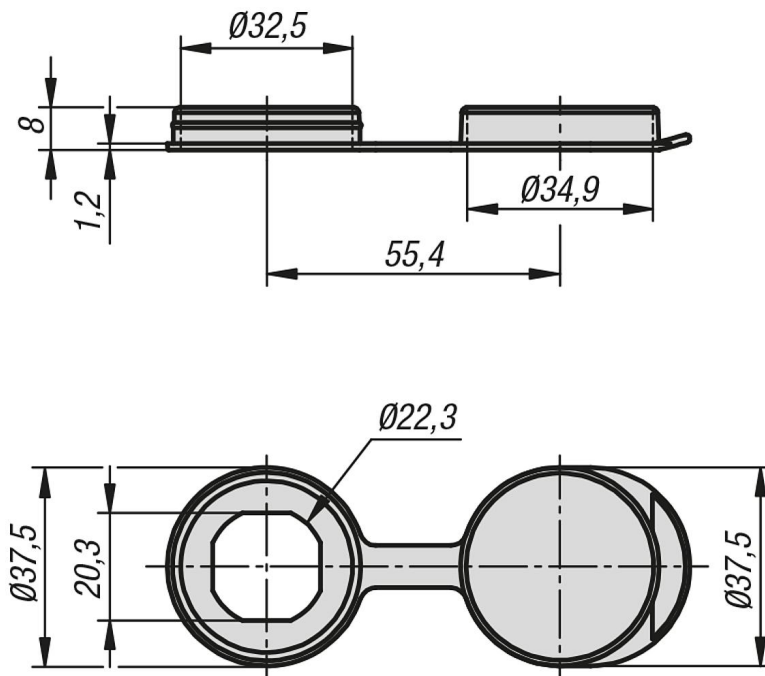

Item description/product images

Description

Material:
Plastic PP.

Version:
Black.

Note:
Dust caps for compression latches with a head diameter up to max. 32 mm. It offers increased protection from dust and moisture. If the dust cap is used, dimension "A" of the compression latch is reduced by 1 mm.

Drawings

Overview of items

Order No.	Item
05584-202232	Cap