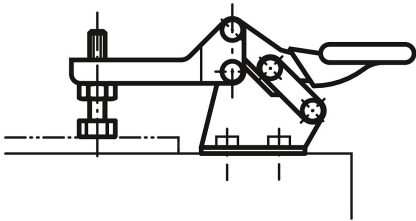

Item description/product images

Description

Material:
Stainless steel

Version:
Bright.
Grip with oil-resistant plastic sleeve.

Note:
The handle lies horizontal when clamped.

Drawings

Overview of items

Order No.	L	L2	L3	L4	L5	B	B1	B2	B3	H min.	H max.	H1	H2	H3	H4	M=clamping spindle	D1	A	S1	F=retaining force (N)
05140-01	66,5	22	20	5	12	12	13	9	3,5	44	45	12,5	4,5	25	6,5	M3,5X20	4	10	1,2	250