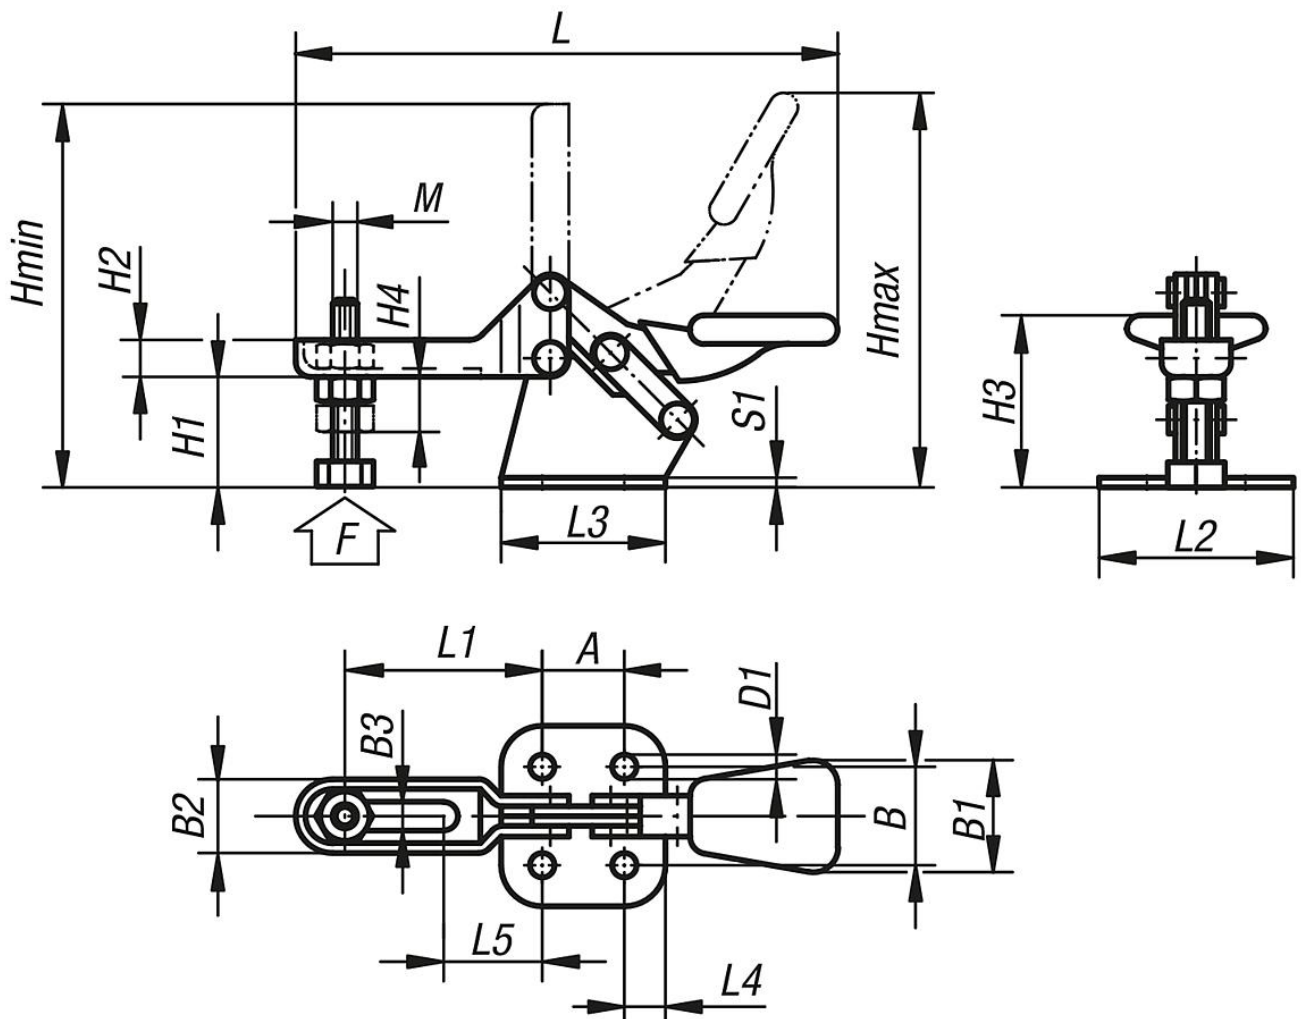

Item description/product images

Description

Material:
Stainless steel

Version:
Bright.
Grip with oil-resistant plastic sleeve.

Note:
The handle lies horizontal when clamped.

Drawings

Overview of items

Order No.	L	L2	L3	L4	L5	B	B1	B2	B3	H min.	H max.	H1	H2	H3	H4	M=clamping spindle	D1	A	S1	F=retaining force (N)
05140-01	66,5	22	20	5	12	12	13	9	3,5	44	45	12,5	4,5	25	6,5	M3,5X20	4	10	1,2	250