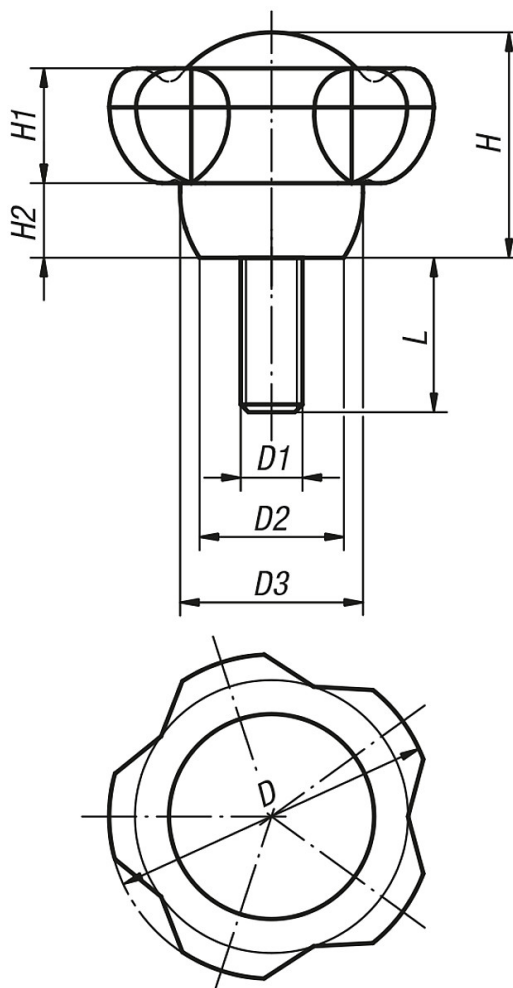

Item description/product images

Description

Material:

Thermoplastic, black grey.
Screw steel 5.8 or stainless steel 1.4305.

Version:

Blue-chromed steel or bright stainless steel.

Note:

The screw lengths 15, 35 and 45 are not available in stainless steel.
Δ Add the desired cap colour here. No colour code is required for black grey caps.

Drawings

Clamp Grip with external thread

Overview of items

Order No. screw steel	Order No. screw stainless steel	D	D1	D2	D3	H	H1	H2	L
06253-5010ΔX	06253-50101ΔX	50	M10	22,2	28,2	34,8	17,8	11,5	15/20/25/30/35/40/45/50/60
06253-5012ΔX	-	50	M12	22,2	28,2	34,8	17,8	11,5	15/20/25/30/35/40/45/50/60
06253-6310ΔX	06253-63101ΔX	63	M10	28	35,5	44	22,5	14,5	20/25/30/35/40/45/50/60
06253-6312ΔX	-	63	M12	28	35,5	44	22,5	14,5	20/25/30/35/40/45/50/60