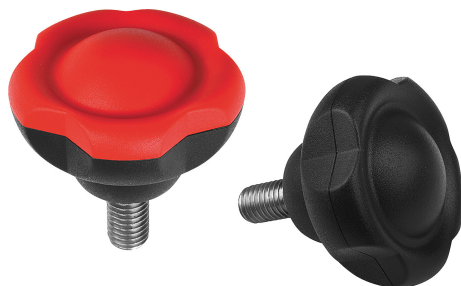

Item description/product images

Description

Material:

Thermoplastic, black grey.
Screw steel 5.8 or stainless steel 1.4305.

Version:

Blue-chromed steel or bright stainless steel.

Note:

The screw lengths 15, 35 and 45 are not available in stainless steel.
Δ Add the desired cap colour here. No colour code is required for black grey caps.

Drawings

Clamp Grip with external thread

Overview of items

Order No. screw steel	Order No. screw stainless steel	D	D1	D2	D3	H	H1	H2	L
06253-5010ΔX	06253-50101ΔX	50	M10	22,2	28,2	34,8	17,8	11,5	15/20/25/30/35/40/45/50/60
06253-5012ΔX	-	50	M12	22,2	28,2	34,8	17,8	11,5	15/20/25/30/35/40/45/50/60
06253-6310ΔX	06253-63101ΔX	63	M10	28	35,5	44	22,5	14,5	20/25/30/35/40/45/50/60
06253-6312ΔX	-	63	M12	28	35,5	44	22,5	14,5	20/25/30/35/40/45/50/60