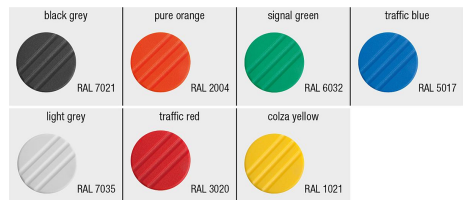

Item description/product images

Description

Material:

Black thermoplastic.

Bush and screw 5.8 steel or 1.4305 stainless steel.

Version:

Steel trivalent blue passivated, stainless steel bright.

Drawings

Overview of items

internal thread

Order No.	Thread type	Component material	Colour Cap	D	D1	D2	D3	H	H1	H2	L	T
06245-106	internal thread	steel	black grey RAL 7021	M6	25	12	17	25	3	2	-	10
06245-1061	internal thread	steel	orange RAL 2004	M6	25	12	17	25	3	2	-	10