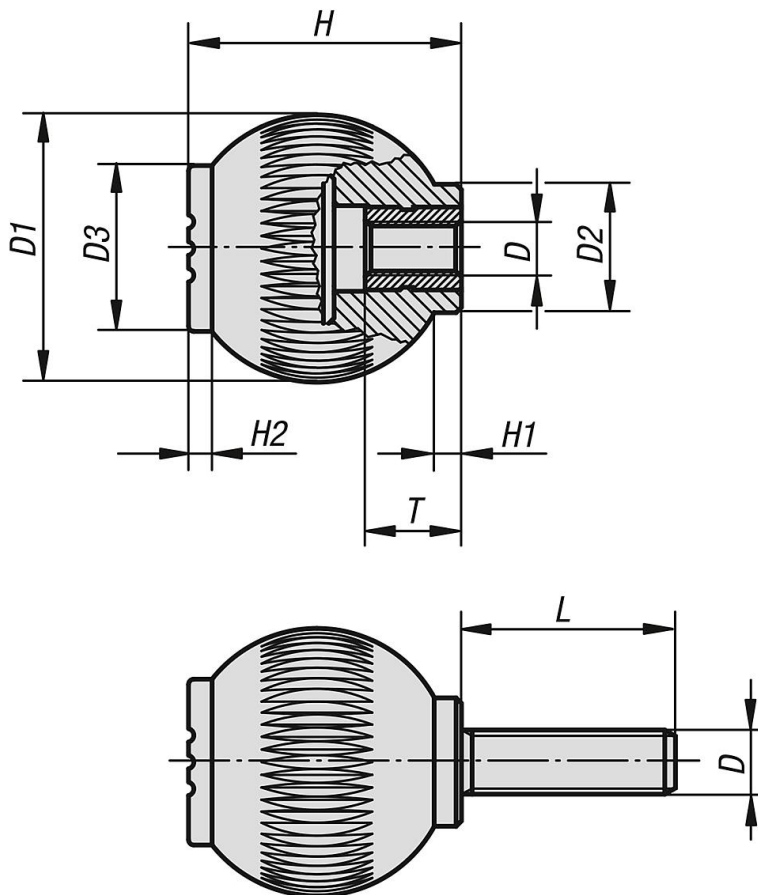

Item description/product images

Description

Material:

Black thermoplastic.

Bush and screw 5.8 steel or 1.4305 stainless steel.

Version:

Steel trivalent blue passivated, stainless steel bright.

Drawings

Overview of items

internal thread

Order No.	Thread type	Component material	Colour Cap	D	D1	D2	D3	H	H1	H2	L	T
06245-106	internal thread	steel	black grey RAL 7021	M6	25	12	17	25	3	2	-	10
06245-1061	internal thread	steel	orange RAL 2004	M6	25	12	17	25	3	2	-	10