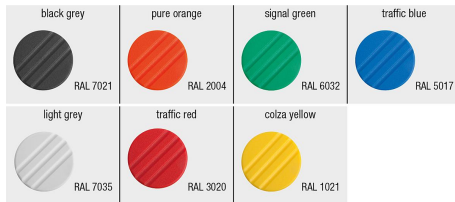

Item description/product images

Description

Material:

Black thermoplastic.

Screw grade 5.8 steel or 1.4305 stainless steel.

Version:

Steel trivalent blue passivated, stainless steel bright.

Drawings

Overview of items

Order No.	Component material	Colour Cap	D	D1	D2	D3	H	H1	L
06242-04X10	steel	black grey RAL 7021	M4	21	12	19	21	10	10
06242-041X10	steel	orange RAL 2004	M4	21	12	19	21	10	10
06242-042X10	steel	signal green RAL6032	M4	21	12	19	21	10	10
06242-043X10	steel	blue RAL5017	M4	21	12	19	21	10	10
06242-045X10	steel	light grey RAL 7035	M4	21	12	19	21	10	10
06242-046X10	steel	traffic red RAL 3020	M4	21	12	19	21	10	10
06242-047X10	steel	colza yellow RAL 1021	M4	21	12	19	21	10	10
06242-05X10	steel	black grey RAL 7021	M5	21	12	19	21	10	10
06242-051X10	steel	orange RAL 2004	M5	21	12	19	21	10	10
06242-052X10	steel	signal green RAL6032	M5	21	12	19	21	10	10
06242-053X10	steel	blue RAL5017	M5	21	12	19	21	10	10