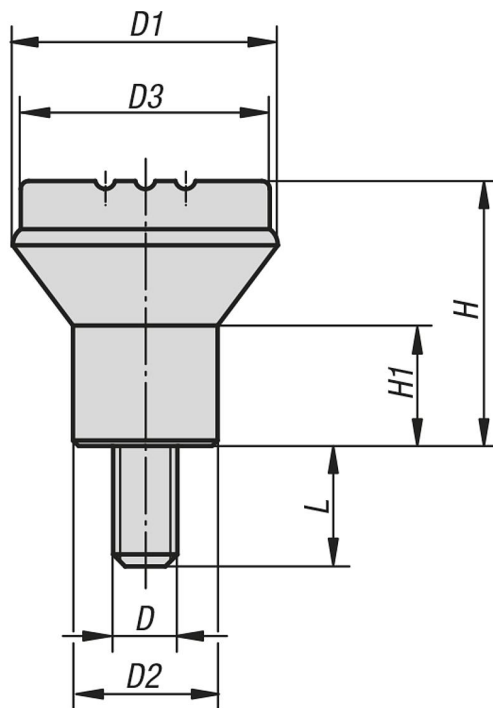

Item description/product images

Description

Material:

Black thermoplastic.

Screw grade 5.8 steel or 1.4305 stainless steel.

Version:

Steel trivalent blue passivated, stainless steel bright.

Drawings

Overview of items

Order No.	Component material	Colour Cap	D	D1	D2	D3	H	H1	L
06242-04X10	steel	black grey RAL 7021	M4	21	12	19	21	10	10
06242-041X10	steel	orange RAL 2004	M4	21	12	19	21	10	10
06242-042X10	steel	signal green RAL6032	M4	21	12	19	21	10	10
06242-043X10	steel	blue RAL5017	M4	21	12	19	21	10	10
06242-045X10	steel	light grey RAL 7035	M4	21	12	19	21	10	10
06242-046X10	steel	traffic red RAL 3020	M4	21	12	19	21	10	10
06242-047X10	steel	colza yellow RAL 1021	M4	21	12	19	21	10	10
06242-05X10	steel	black grey RAL 7021	M5	21	12	19	21	10	10
06242-051X10	steel	orange RAL 2004	M5	21	12	19	21	10	10
06242-052X10	steel	signal green RAL6032	M5	21	12	19	21	10	10
06242-053X10	steel	blue RAL5017	M5	21	12	19	21	10	10