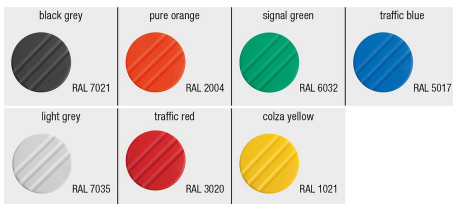

Item description/product images

Drawings