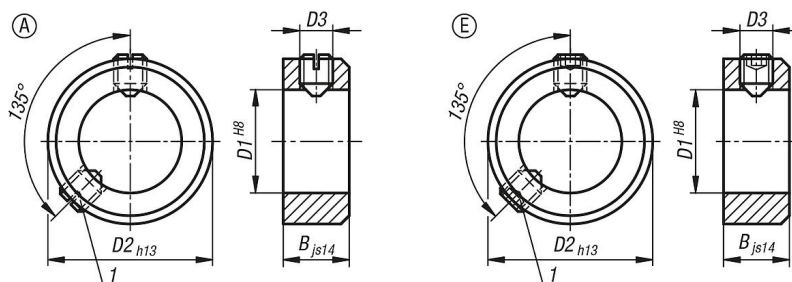

Item description/product images

Description

Version:

Form A:

Shaft collar bright steel.

Grub screw steel grade 15H, bright.

Form E:

Shaft collar steel, bright or electro zinc-plated, blue passivated.

Grub screw steel grade 45H, bright (black) or electro zinc-plated, blue passivated.

Grub screw stainless steel A2-70, bright.

Note:

Form A: with DIN 553 grub screw (slit)

Form E: with DIN EN ISO 4027 grub screw (hex socket)

Drawing reference:

1) Second grub screw from $D1 \geq 75$

Drawings

Overview of items

Order No.	Component material	Surface finish body	Form	D1	B	D2	D3 grub screw
07800-100301	steel	bright	A	3	5	7	M2x3
07800-100401	steel	bright	A	4	5	8	M2,5x3
07800-100501	steel	bright	A	5	6	10	M3x4
07800-100601	steel	bright	A	6	8	12	M4x5
07800-100701	steel	bright	A	7	8	12	M4x5
07800-100801	steel	bright	A	8	8	16	M4x6
07800-100901	steel	bright	A	9	10	18	M5x8
07800-101001	steel	bright	A	10	10	20	M5x8
07800-101101	steel	bright	A	11	10	20	M5x8
07800-101201	steel	bright	A	12	12	22	M6x8
07800-101401	steel	bright	A	14	12	25	M6x8
07800-101501	steel	bright	A	15	12	25	M6x8
07800-101601	steel	bright	A	16	12	28	M6x8
07800-101801	steel	bright	A	18	14	32	M6x8
07800-102001	steel	bright	A	20	14	32	M6x8
07800-102401	steel	bright	A	24	16	40	M8x12
07800-102501	steel	bright	A	25	16	40	M8x10
07800-102601	steel	bright	A	26	16	40	M8x10
07800-102801	steel	bright	A	28	16	45	M8x12
07800-103001	steel	bright	A	30	16	45	M8x10
07800-103201	steel	bright	A	32	16	50	M8x12