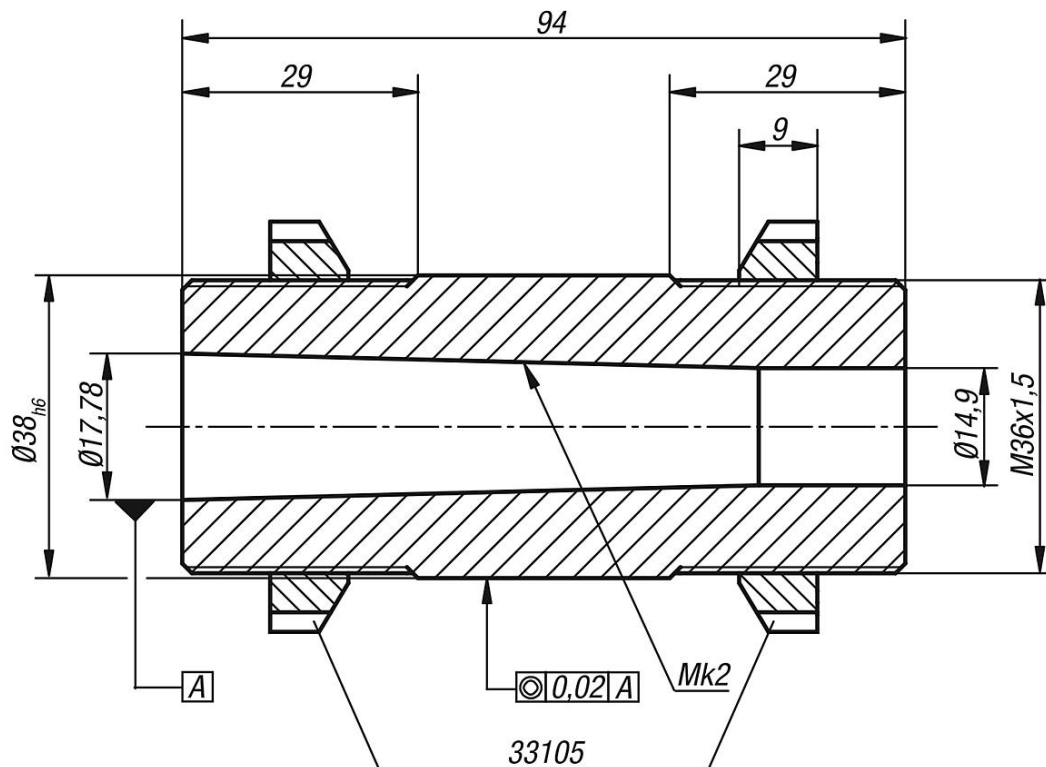

Item description/product images

Description

Material:
Body 1.7220

Version:
Black oxidised.

Note:
Matching fixed centre 33190.

Drawings

Overview of items

Order No.	Dimensions
33184-02	see drawing