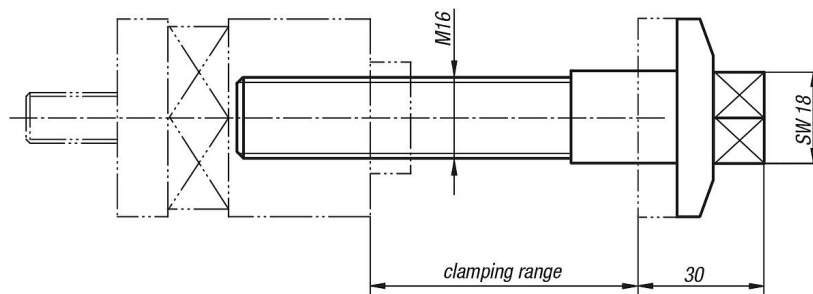

Item description/product images

Description

Material:
Carbon steel.

Version:
Black oxidised.

Note:
The clamping screw can be used to extend the clamping range of the clamping bolt.

Drawings

Overview of items

Order No.	Clamp range
04395-4067	40-67
04395-6587	65-87