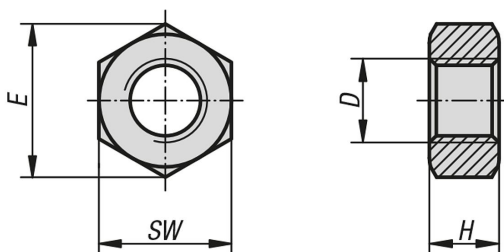

Overview of items

Order No.	Material	Grade	Surface finish body	D	E	H	SW
07210-025	steel	8	bright (black)	M2,5	5,45	2	5
07210-03	steel	8	bright (black)	M3	6,01	2,4	5,5
07210-04	steel	8	bright (black)	M4	7,66	3,2	7
07210-05	steel	8	bright (black)	M5	8,79	4	8
07210-06	steel	8	bright (black)	M6	11,05	5	10
07210-08	steel	8	bright (black)	M8	14,38	6,5	13
07210-10	steel	8	bright (black)	M10	18,9	8	17
07210-12	steel	8	bright (black)	M12	21,1	10	19
07210-14	steel	8	bright (black)	M14	23,9	11	22
07210-16	steel	8	bright (black)	M16	26,76	13	24
07210-20	steel	8	bright (black)	M20	32,95	16	30
07210-22	steel	8	bright (black)	M22	35	18	32
07210-24	steel	8	bright (black)	M24	39,6	19	36
07210-27	steel	8	bright (black)	M27	45,2	22	41
07210-30	steel	8	bright (black)	M30	50,9	24	46
07210-33	steel	8	bright (black)	M33	55,4	26	50
07210-36	steel	8	bright (black)	M36	60,8	29	55
07210-2025	steel	8	galvanised	M2,5	5,45	2	5