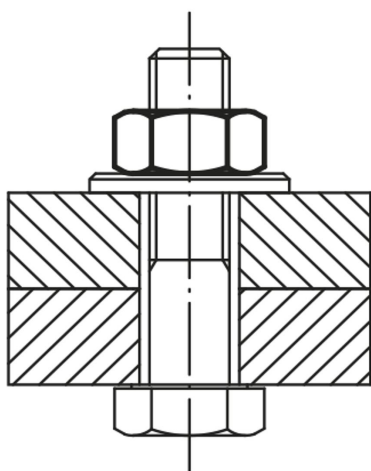

## Item description/product images

## Description

**Material:**

Steel, stainless steel A2 or stainless steel A4.

**Version:**

Steel grade 8, bright or electro zinc-plated.

Steel grade 10, bright or electro zinc-plated.

Steel grade 12, bright.

The maximum nut height H max. is shown in the table.

**On request:**

DIN ISO 272 spanner sizes.