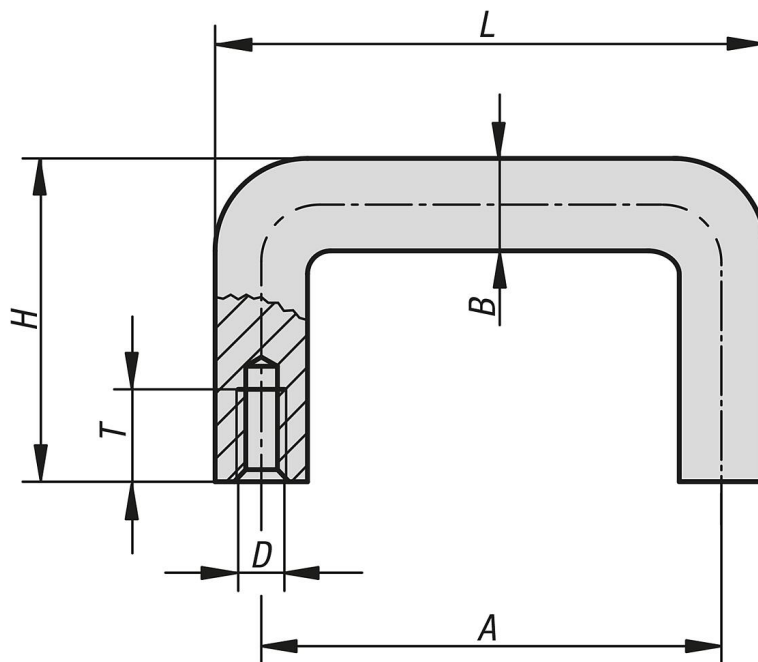

Item description/product images

Description

Material:

Steel.

Version:

high-gloss chromed.

Note for ordering:

Order the fastening material and end washers separately.

Assembly:

From the rear.

Accessory:

End washers 06922-11.

Washers 07300.

Washers 07305.

Hex head bolts 07171.

Screws 07174.

Cap screws 07160.

Drawings

Overview of items

Order No.	A	B	D	H	L	T	Load capacity N
06930-10-040031	40	5	M3	24	45	6	1000
06930-10-030031	30	5	M3	24	35	6	1000
06930-10-030041	30	8	M4	32	38	8	1000
06930-10-040041	40	8	M4	32	48	8	1000
06930-10-040051	40	10	M5	40	50	10	1000