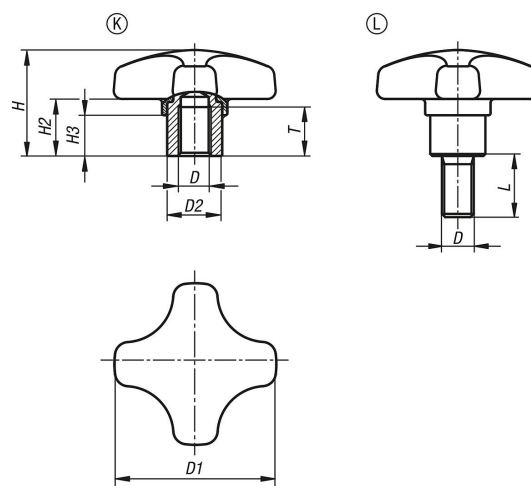

On request:

Special versions.

Drawing reference:

Form K: tapped bush

Form L: external thread

Drawings

Overview of items

Order No.	Form	Component material	Surface finish component	Main colour	D	D1	D2	H	H2	H3	L	T
06174-250590	K	steel	blue-passivated	black grey	M5	25	10	18	9	7	-	9
06174-320690	K	steel	blue-passivated	black grey	M6	32	13,5	22	12	9,5	-	12
06174-400690	K	steel	blue-passivated	black grey	M6	40	13,5	26	14	10	-	12
06174-400890	K	steel	blue-passivated	black grey	M8	40	13,5	26	14	10	-	12
06174-500890	K	steel	blue-passivated	black grey	M8	50	19	32	18	12	-	17