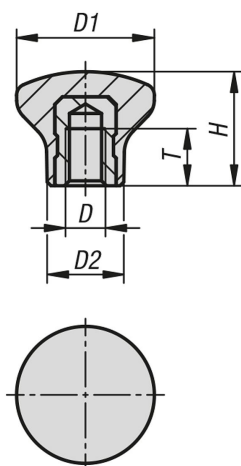

Item description/product images

Description

Material:

Thermoset PF 31.
Steel or stainless steel.

Version:

Thermoset black, high-gloss polished.
Trivalent blue passivated steel or bright stainless steel.

Drawings

Overview of items

Order No.	Component material	D	D1	D2	H	T
06238-1805	steel	M5	18	10	15	7,5
06238-2106	steel	M6	21	12	17	9
06238-2506	steel	M6	25	14	21	9
06238-3308	steel	M8	33	18	29	12
06238-11805	stainless steel	M5	18	10	15	7,5
06238-12106	stainless steel	M6	21	12	17	9
06238-12506	stainless steel	M6	25	14	21	9
06238-13308	stainless steel	M8	33	18	29	12