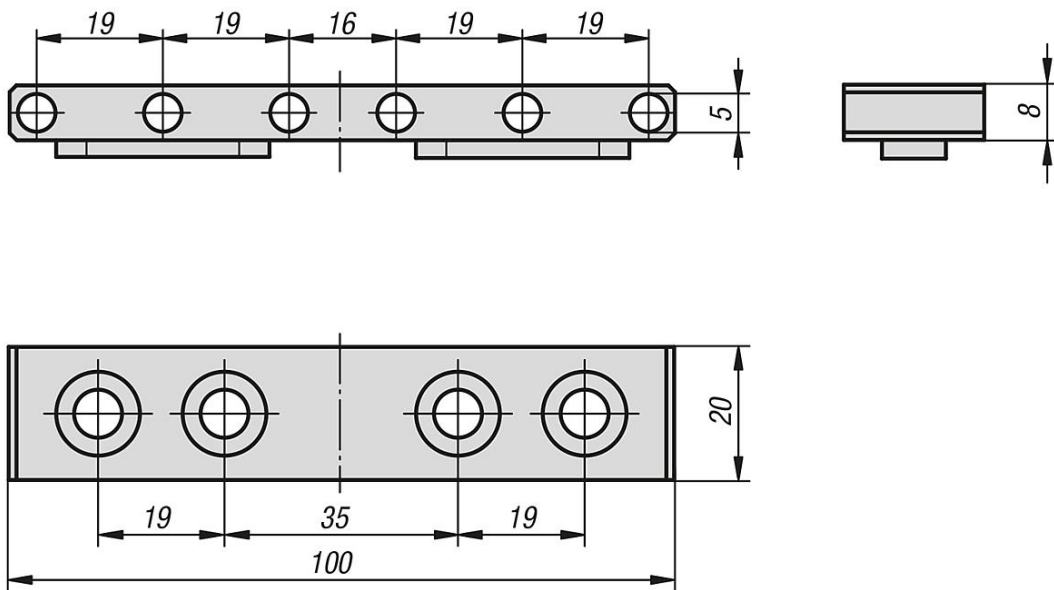

## Item description/product images

## Description

**Material:**  
Special steel.

**Version:**  
Bright.

**Accessory:**  
Jaw pins 41060

## Drawings

## Overview of items

Order No.	Suitable for
41035-110008	all 3-axis and 5-axis vices