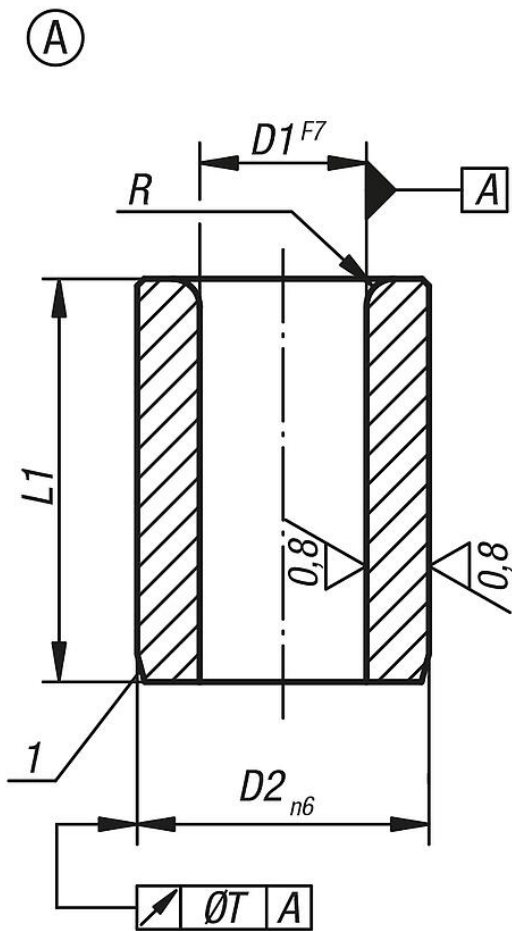

Item description/product images

Description

**Material:**  
Special low carbon steel

**Version:**  
Hardened to  $740 \pm 80$  HV 10 and ground.

**Note:**  
From diameter D1 over 15 mm size increases are 0.5 mm.

**Drawing reference:**  
Form A: hole rounded one end  
Form B: hole rounded both ends

1) Chamfer for insert

Drawings