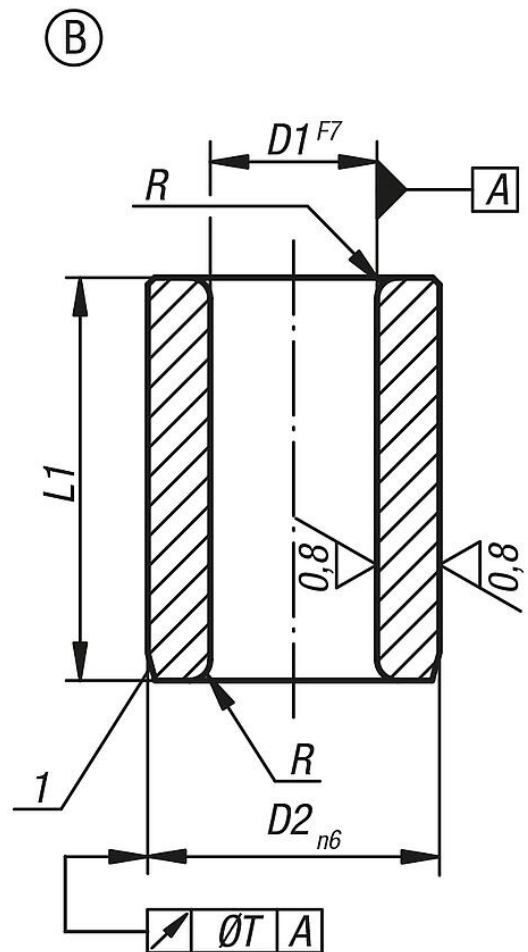

Item description/product images

Description

**Material:**  
Special low carbon steel

**Version:**  
Hardened to  $740 \pm 80$  HV 10 and ground.

**Note:**  
From diameter D1 over 15 mm size increases are 0.5 mm.

**Drawing reference:**  
Form A: hole rounded one end  
Form B: hole rounded both ends

1) Chamfer for insert

Drawings