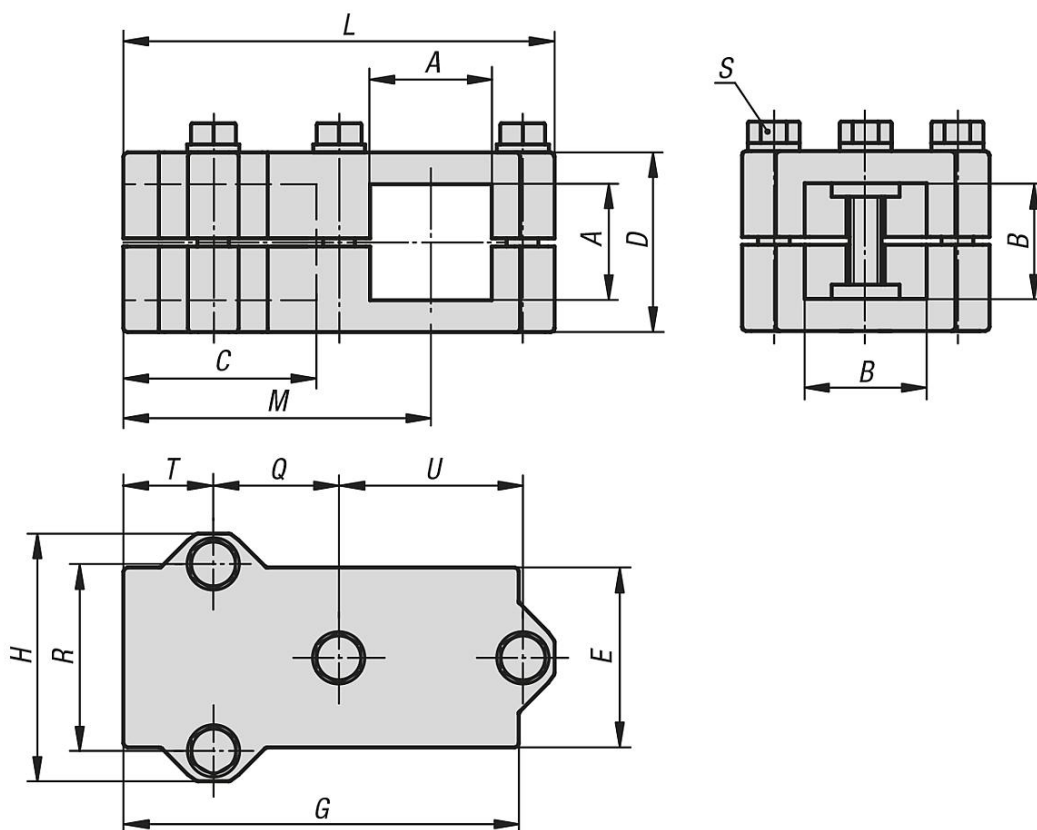

Item description/product images

Description

Material:
Cast aluminium.
Screws and nuts steel.

Version:
Vibratory ground.
Screws and nuts electro zinc-plated.

On request:
Levers for locking and other sizes for square tube.

Accessory:
- Round and square tubes 29050

Drawings

Overview of items

Order No.	A	B	C	D	E	G	H	L	M	Q	R	S	T	U
29008-523030	30,3	30,3	46	45	45	100	62	108	77	31,5	46	M8x45	23	46
29008-524040	40,4	40,4	60	60	60	129	75	136	99	40	57	M8x60	30	57