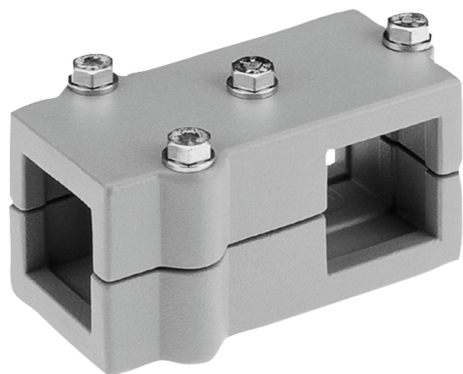

Item description/product images

Description

Material:
Cast aluminium.
Screws and nuts steel.

Version:
Vibratory ground.
Screws and nuts electro zinc-plated.

On request:
Levers for locking and other sizes for square tube.

Accessory:
- Round and square tubes 29050

Drawings

Overview of items

Order No.	A	B	C	D	E	G	H	L	M	Q	R	S	T	U
29008-523030	30,3	30,3	46	45	45	100	62	108	77	31,5	46	M8x45	23	46
29008-524040	40,4	40,4	60	60	60	129	75	136	99	40	57	M8x60	30	57