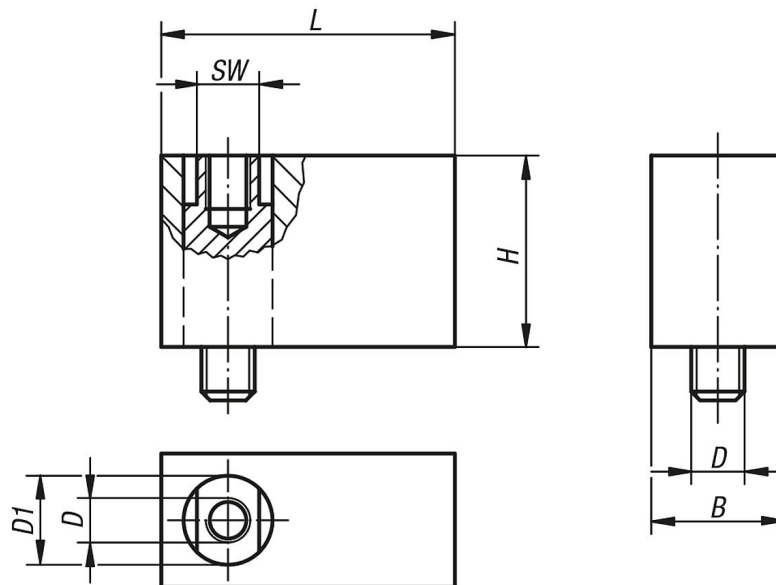

Item description/product images

Description

Material:

Riser block aluminium.
Draw bolt steel.

Version:

Riser block bright.
Draw bolt black oxidised.

Note:

The riser blocks are the height adjustment elements for the compact clamps (04625).

Drawings

Overview of items

Order No.	Size	L	B	H	D	D1	SW
04626-106	1	53	32	30	M6	15	13
04626-108	1	53	32	30	M8	15	13
04626-210	2	80	42	50	M10	25	19
04626-212	2	80	42	50	M12	25	19
04626-312	3	107	53	70	M12	30	24