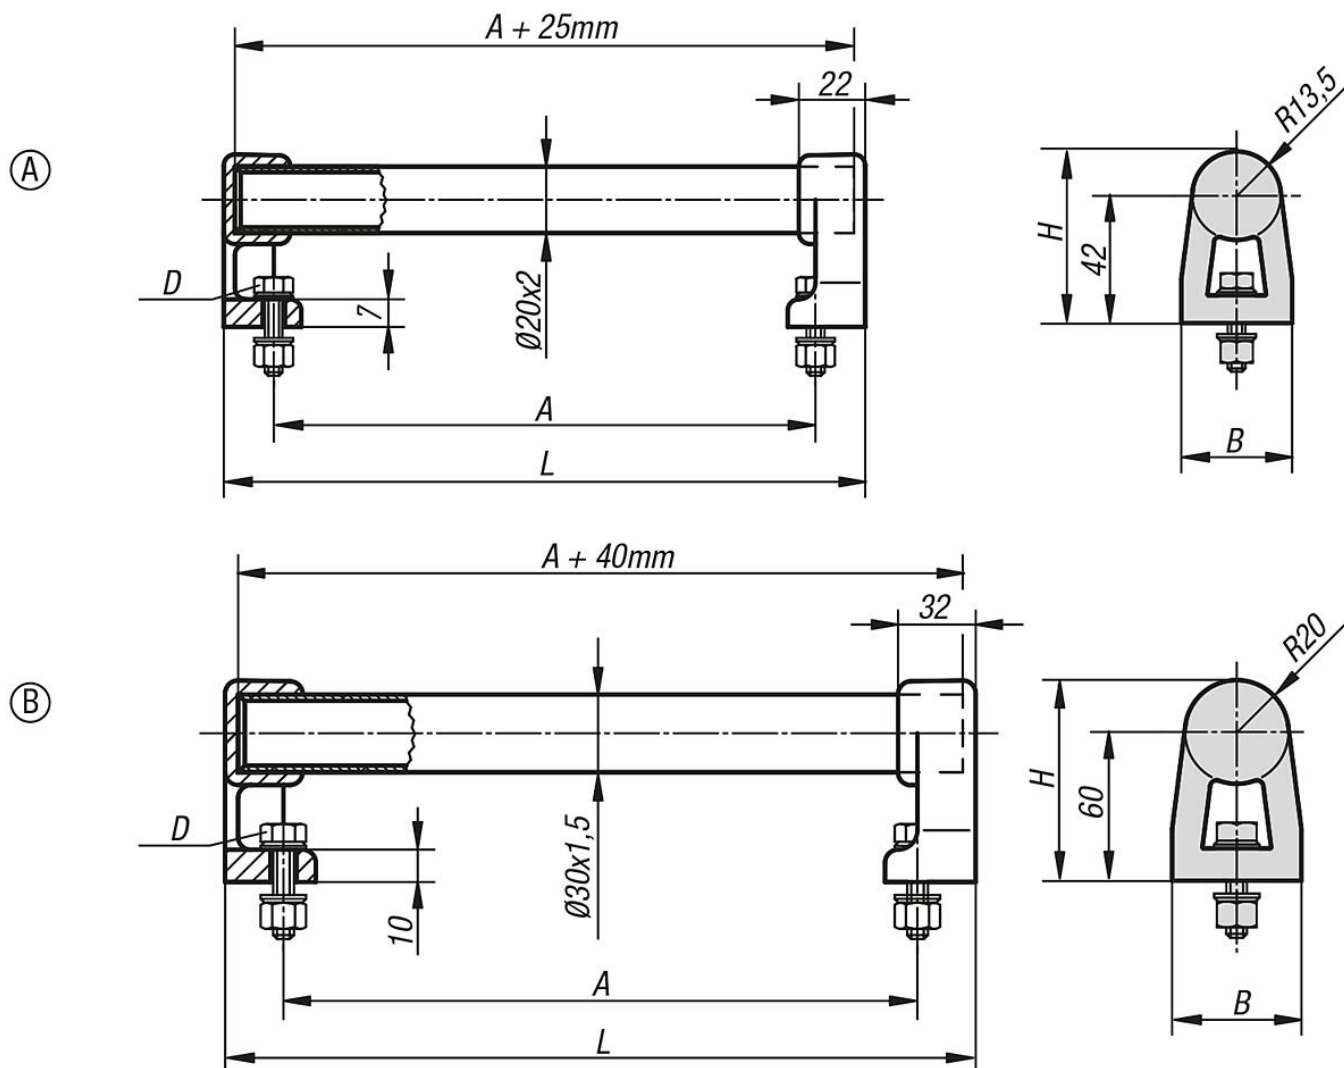

Item description/product images

Description

Material:

Grip aluminium EN AW-6060.
Legs glass-bead reinforced polyamide.

Version:

Grip natural colour anodised or with black serrated plastic cover.

Note:

The legs have 2 or 4 PVC profile pins in the hole for the grip tube. When pushing the tube in these are trimmed off and produce a precise seating.

Black electro zinc-plated fastening screws, suitable washers and nuts are supplied.

Assembly:

From the front.

Drawings