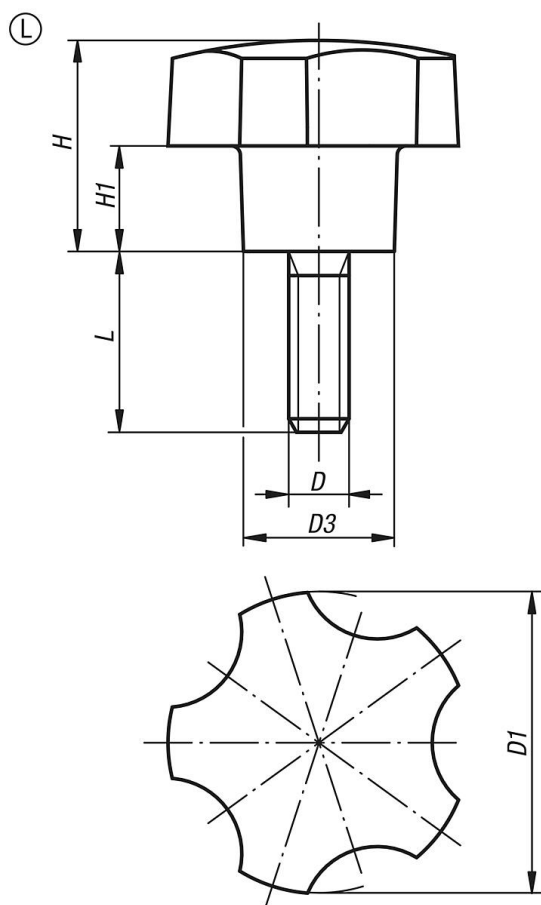

Item description/product images

Description

Material:

Black thermoset PF 31.

Screw electro zinc-plated steel.

Version:

High-gloss polished.

On request:

Other screw sizes, screw lengths and colours.

Drawings

Overview of items

| Order No. | Form | D | D1 | D3 | H | H1 | L |
|-------------|------|-----|----|----|------|------|----------|
| 06850-3206X | L | M6 | 32 | 16 | 22,4 | 11,2 | 12/18 |
| 06850-3208X | L | M8 | 32 | 16 | 22,4 | 11,2 | 16/24 |
| 06850-4006X | L | M6 | 40 | 20 | 28 | 14 | 18 |
| 06850-4008X | L | M8 | 40 | 20 | 28 | 14 | 16/20/24 |
| 06850-4010X | L | M10 | 40 | 20 | 28 | 14 | 30 |
| 06850-5008X | L | M8 | 50 | 25 | 35 | 17,5 | 16/24 |
| 06850-5010X | L | M10 | 50 | 25 | 35 | 17,5 | 20/30 |