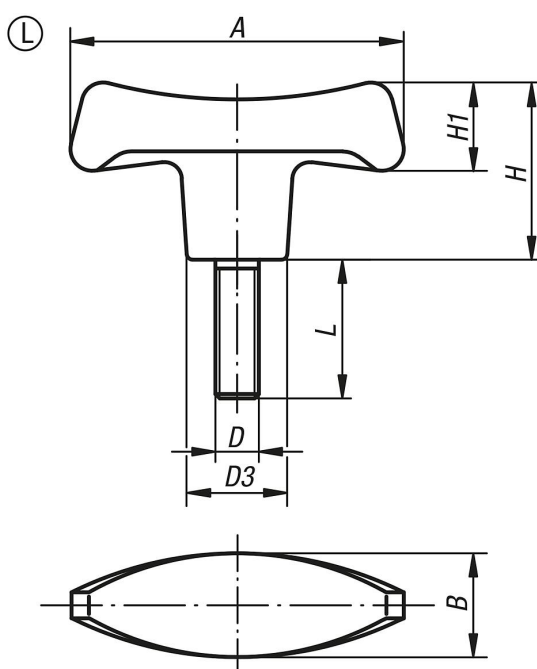

Item description/product images

Description

Material:

Black thermoset PF 31.

Screw electro zinc-plated steel.

Version:

High-gloss polished.

On request:

Other screw sizes, screw lengths and colours.

Drawings

Overview of items

| Order No. | Form | A | B | D | D3 | H | H1 | L |
|----------------|------|----|----|-----|------|------|------|----|
| 06650-27006X18 | L | 70 | 22 | M6 | 19,6 | 38,8 | 20,2 | 18 |
| 06650-27008X24 | L | 70 | 22 | M8 | 19,6 | 38,8 | 20,2 | 24 |
| 06650-28010X20 | L | 80 | 25 | M10 | 22,3 | 44 | 23 | 20 |
| 06650-28010X30 | L | 80 | 25 | M10 | 22,3 | 44 | 23 | 30 |
| 06650-29010X30 | L | 90 | 28 | M10 | 25 | 49,6 | 26 | 30 |
| 06650-29012X24 | L | 90 | 28 | M12 | 25 | 49,6 | 26 | 24 |