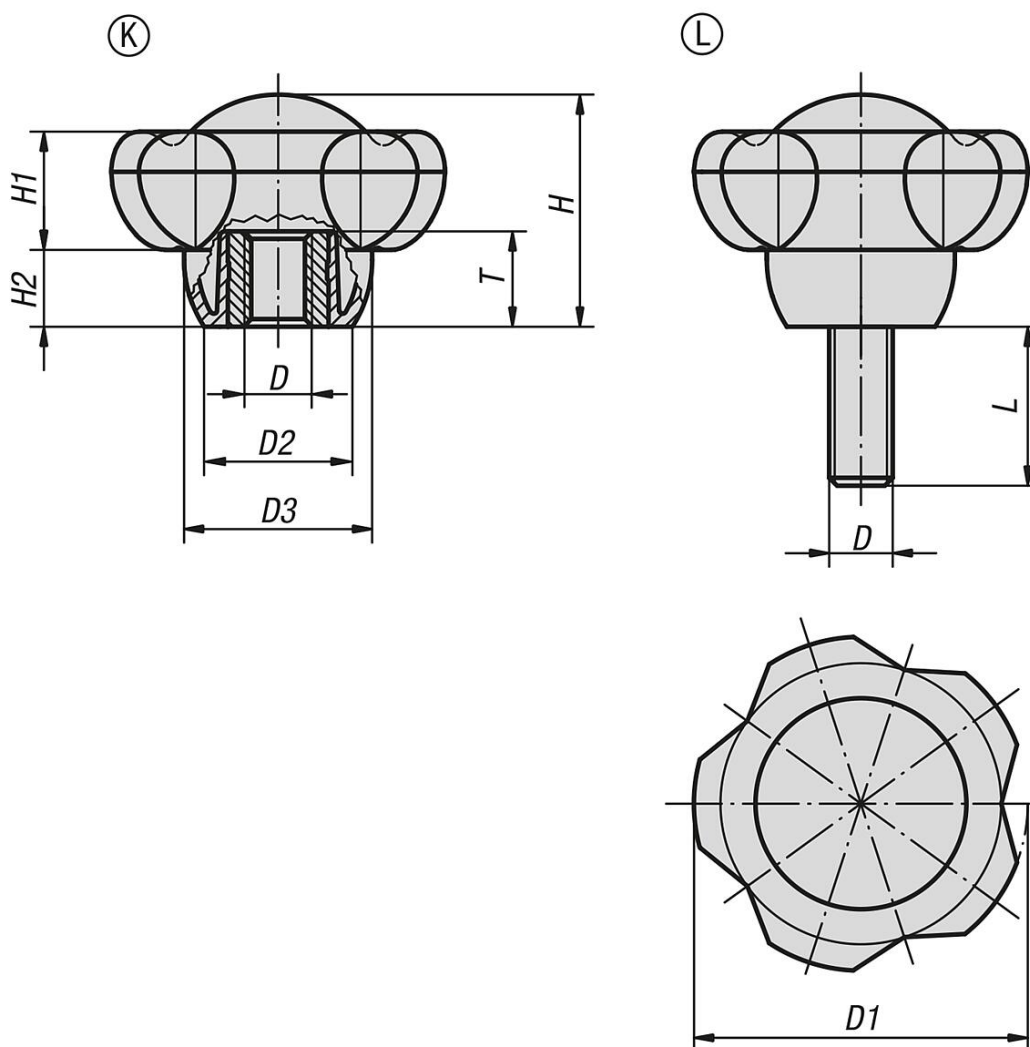

Item description/product images

Description

Material:

Black thermoplastic.
 Bush and screw 5.8 steel or 1.4305 stainless steel.

Version:

Steel trivalent blue passivated, stainless steel bright.

Drawings

Overview of items

internal thread

| Order No. | Form | Component material | Colour Cap | D | D1 | D2 | D3 | H | H1 | H2 | T | L |
|-------------|------|--------------------|---------------------|----|----|------|------|------|------|------|----|---|
| 06253-5008 | K | steel | black grey RAL 7021 | M8 | 50 | 22,2 | 28,2 | 34,8 | 17,8 | 11,5 | 14 | - |
| 06253-50085 | K | steel | light grey RAL 7035 | M8 | 50 | 22,2 | 28,2 | 34,8 | 17,8 | 11,5 | 14 | - |