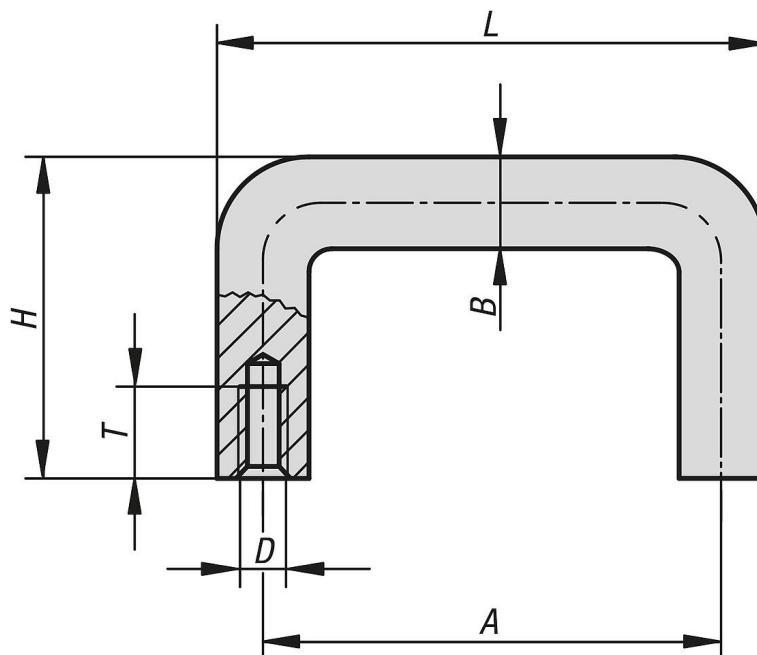

Item description/product images

Description

Material:

Aluminium.

Version:

Natural or black anodised.

Note for ordering:

Order the fastening material and end washers separately.

Assembly:

From the rear.

Accessory:

End washers 06917.

Washers 07300.

Washers 07305.

Hexagon head bolts 07171.

Screws 07174.

Cap screws 07160.

Drawings

Overview of items

Order No.	Main colour	A	B	D	H	L	T	Load capacity N
06917-030041	black	30	8	M4	32	38	10	500
06917-040041	black	40	8	M4	32	48	10	500
06917-040051	black	40	10	M5	40	50	10	500
06917-030043	natural	30	8	M4	32	38	10	500
06917-040043	natural	40	8	M4	32	48	10	500
06917-040053	natural	40	10	M5	40	50	10	500