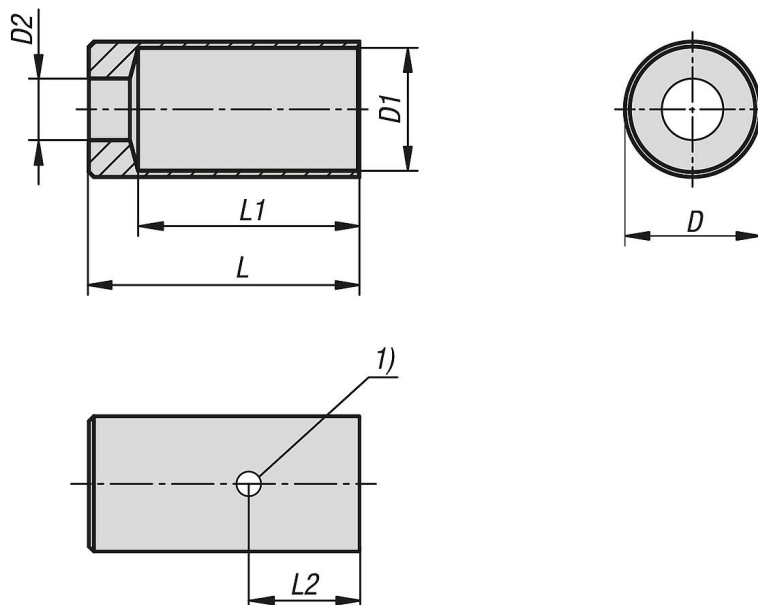

Drawings

Overview of items

Order No.	Main material	Surface finish body	D	D1	D2	L	L1	L2
03096-25-0350	brass	blue-passivated	5,5	5	2,5	11	9	4,5