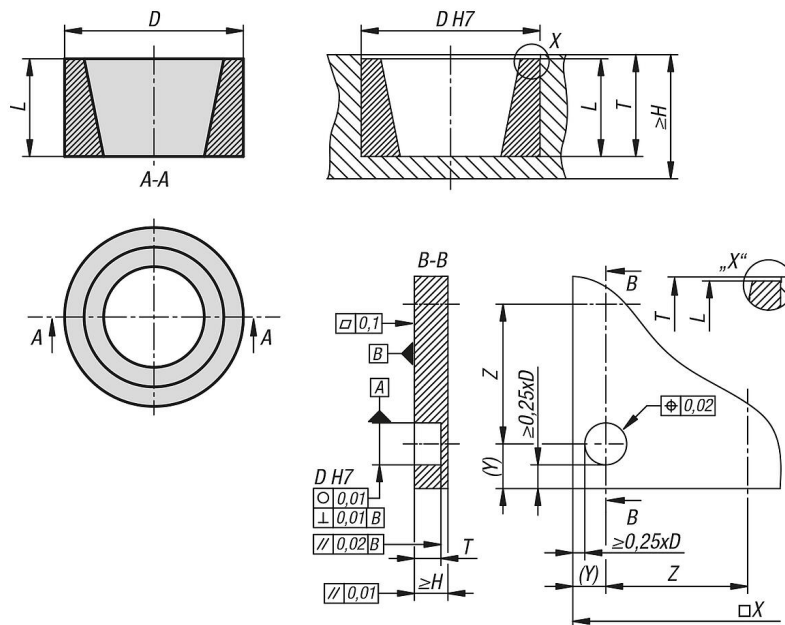

## Item description/product images

**Description**

**Material:**  
Steel.

**Version:**  
Hardened and ground.

**Note:**  
These positioning bushes match positioning cones.

**Temperature range:**  
+80 °C.

Item description/product images

## Overview of items

Order No.	Size	D	H min.	L max.	T	for Art. No.
03152-11-1	1	16	12,5	8,5	9-0,1	03152-10-1
03152-11-3	3	32	25	17,5	18-0,1	03152-10-3