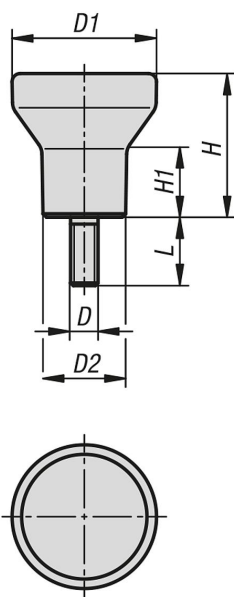

Item description/product images

Description

Material:

Thermoset PF 31.
Steel or stainless steel.

Version:

Thermoset black, high-gloss polished.
Trivalent blue passivated steel or bright stainless steel.

On request:

Other screw lengths.

Drawings

Overview of items

Order No.	Component material	D	D1	D2	H	H1	L
06240-11-104X10	steel	M4	21	12	21	10	10
06240-11-105X10	steel	M5	21	12	21	10	10
06240-11-206X10	steel	M6	25	14	25	12	10
06240-11-308X15	steel	M8	33	18	33	16	15
06240-11-1104X10	stainless steel	M4	21	12	21	10	10
06240-11-1105X10	stainless steel	M5	21	12	21	10	10
06240-11-1206X10	stainless steel	M6	25	14	25	12	10
06240-11-1308X15	stainless steel	M8	33	18	33	16	15