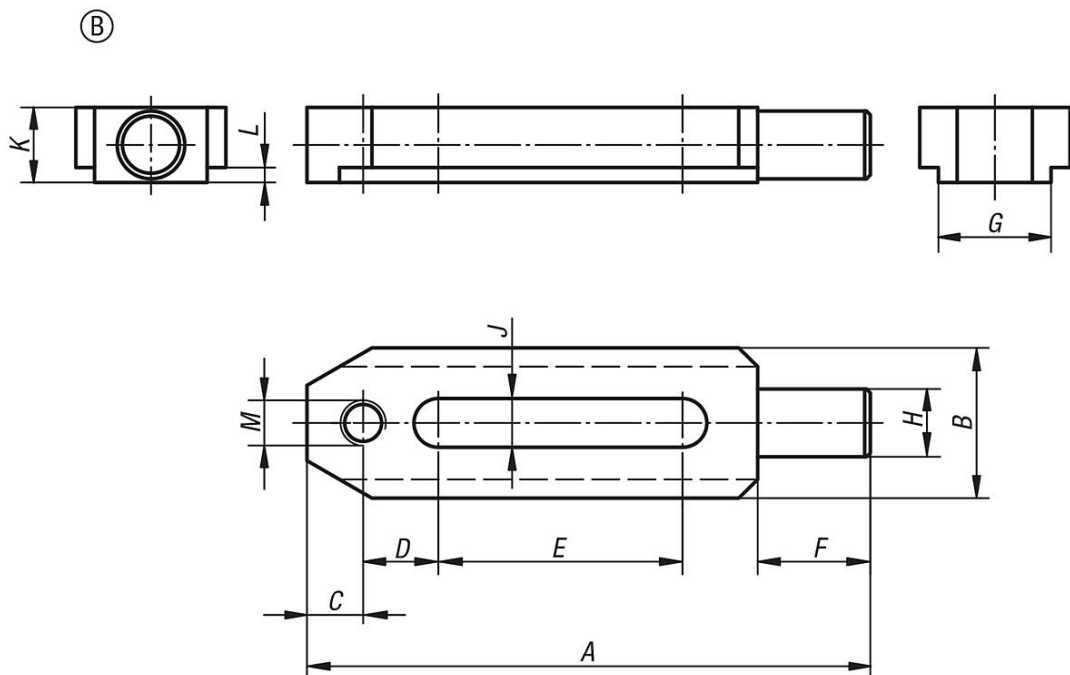

## Item description/product images

## Description

**Material:**  
Carbon steel.

**Version:**  
Tempered and black oxidised.

**Note:**  
Clamp straps, pin-end can be used in conjunction with other fixture elements, such as K0839, K0821, K0307.

## Drawings

## Overview of items

Order No.	A	B	C	D	E	F	G	H	J	K	L	M
04152-12150	150	40	15	20	65	30	30	18	13	20	4	M12
04152-16190	190	50	20	25	80	36	40	24	18	28	5	M16