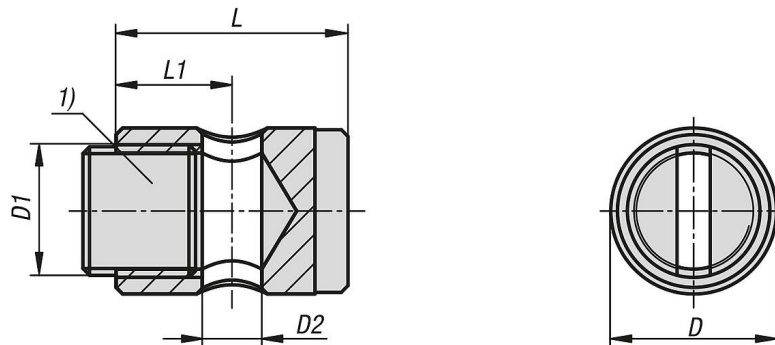

Item description/product images

Description

Material:

Brass.

Version:

nickel-plated.

Note:

The screw nipple is a replacement part for the indexing plungers with remote actuation 03096-10.

Accessory:

Wire cable with ball 03096-15.
 Traction sleeve with inner tube 03096-20.
 End sleeve 03096-25.
 Setscrew 03069-30.
 Hex nut 07212.

Drawing reference:

1) grub screw

Drawings

Overview of items

Order No.	Main material	Surface finish body	D	D1	D2	L	L1
03096-35-03180507	brass	nickel-plated	5	M4	1,8	7	3,5