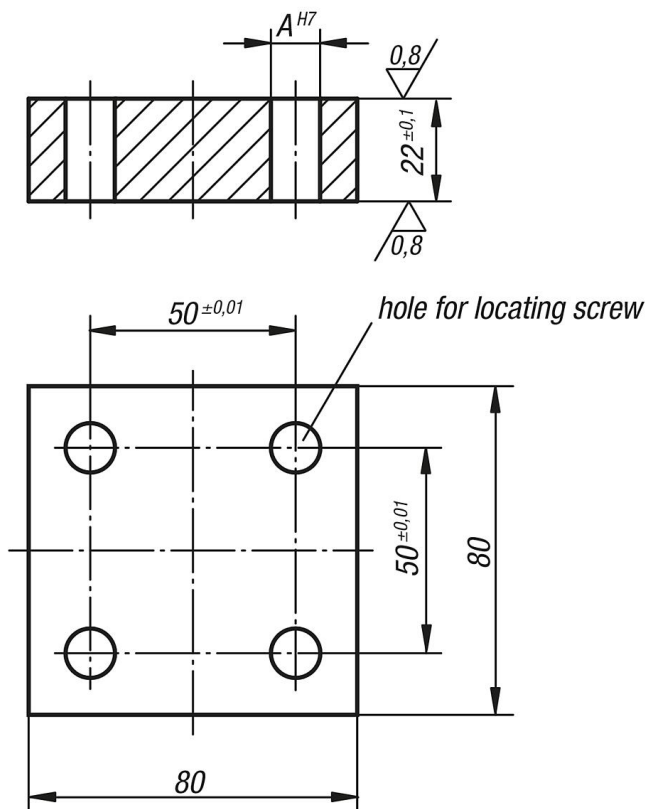

Item description/product images

Description

Material:
Carbon steel.

Version:
Black oxidised.
Contact faces ground.

Note:
When several grid plates 01126 are used, joint blocks are needed to maintain the correct pitch of the M.T.P. holes from one grid plate to the next. They are fastened using 4 locating bolts 07533-1...

Drawings

Overview of items

Order No.	A	Suitable shoulder screw
01126-01-40012050	12	07533-112055
01126-01-40016050	16	07533-116065