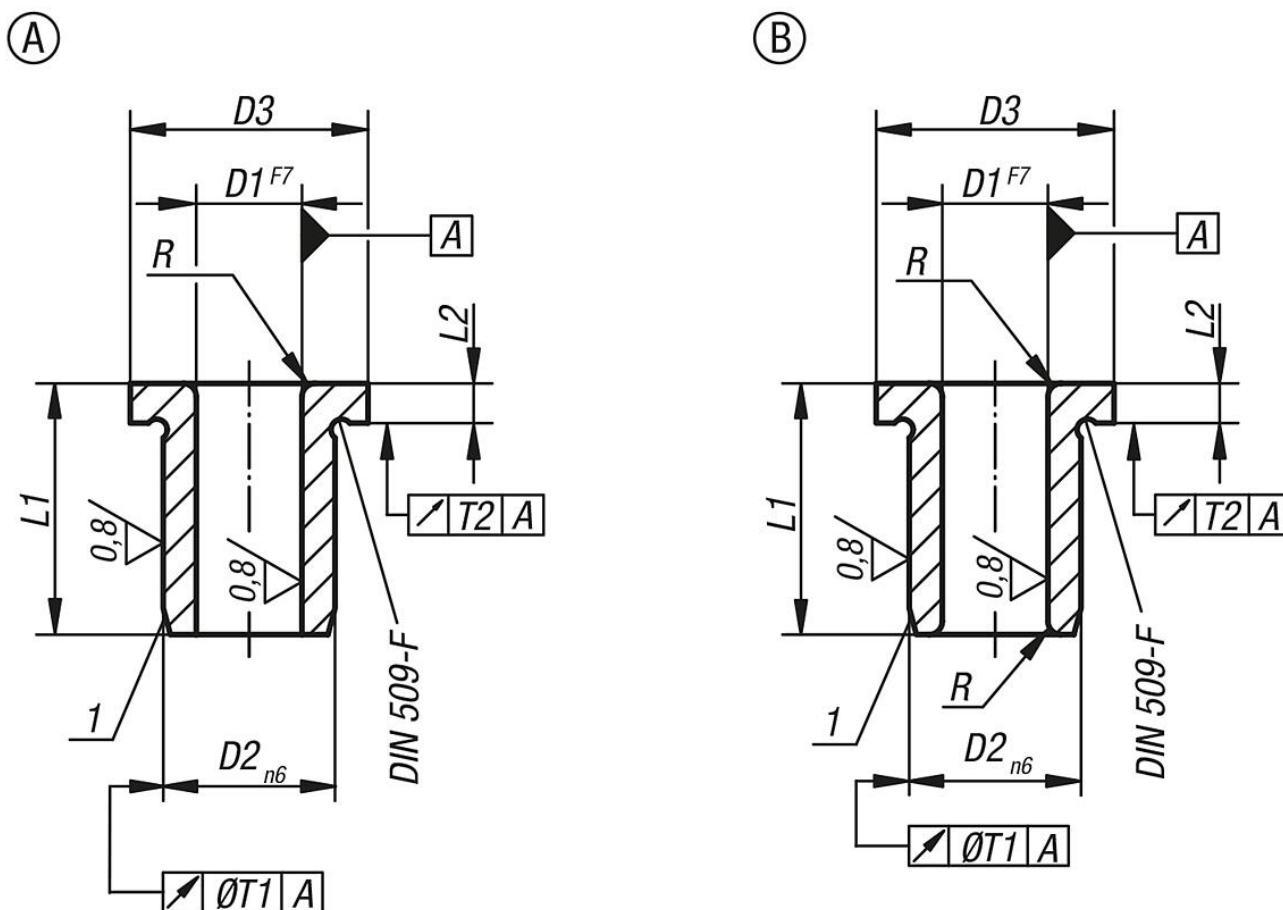

Item description/product images

Description

Material:
Special low carbon steel

Version:
Hardened to 740 ±80 HV 10 and ground.

Note:
From diameter D1 over 15 mm size increases are 0.5 mm.

Drawing reference:
Form A: hole rounded one end
Form B: hole rounded both ends

1) Chamfer for insert

Drawings

Overview of items

Order No.	Form	D1	D2	D3	L1	Product type	L2	R	T1	T2
08910-A0040X06	A	0,4	3	6	6	short	2	1	0,01	0,03
08910-A0050X06	A	0,5	3	6	6	short	2	1	0,01	0,03